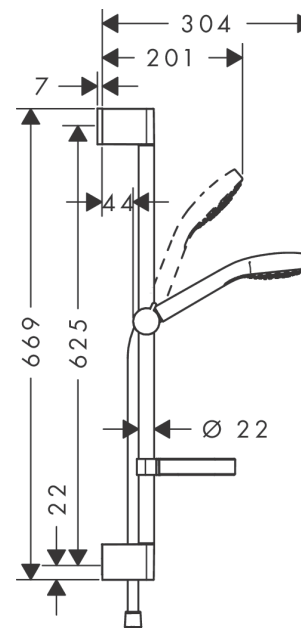

Croma Select S
Shower set 110 Vario with shower bar 65 cm and soap dish
 Finish: **White/Chrome** Article Number: **26566400**

Description

product features

- consists of: hand shower, shower bar, shower hose, slider, soap dish
- shower head size: 110 mm
- spray type: Rain, TurboRain, IntenseRain
- convenient spray selection via Select button
- hand shower holder inclination angle can be adjusted by 45°
- maximum flow rate at 3 bar: 14,7 l/min
- minimum flow pressure: 1 bar
- operating pressure: min. 1 bar/max. 6 bar
- wall mounting: screw fastening
- wall supports made of plastic
- profile pipe: round
- pipe length: 669 mm
- shower bar diameter: 22 mm
- drilling distance: 625 mm
- pivot connector prevents hose from tangling

Technology

Product image

Scale drawing

Croma Select S
Shower set 110 Vario with shower bar 65 cm and soap dish
 Finish: **White/Chrome** Article Number: **26566400**

Flowchart

The consumption was measured in combination with the appropriate fittings (thermostat/mixer/in-wall valve) to reflect actual application in practice.