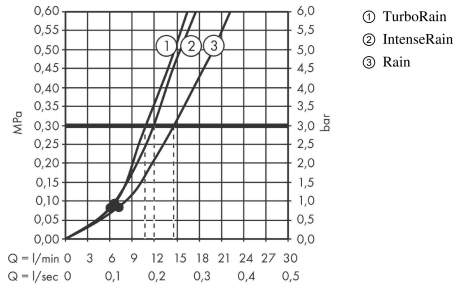

Croma Select S
Shower set 110 Vario with shower bar 65 cm and soap dish
 Finish: **White/Chrome** Article Number: **26566400**

Description

product features

- consists of: hand shower, shower bar, shower hose, slider, soap dish
- shower head size: 110 mm
- spray type: Rain, TurboRain, IntenseRain
- convenient spray selection via Select button
- hand shower holder inclination angle can be adjusted by 45°
- maximum flow rate at 3 bar: 14,7 l/min
- minimum flow pressure: 1 bar
- operating pressure: min. 1 bar/max. 6 bar
- wall mounting: screw fastening
- wall supports made of plastic
- profile pipe: round
- pipe length: 669 mm
- shower bar diameter: 22 mm
- drilling distance: 625 mm
- pivot connector prevents hose from tangling

Technology

Product image

Scale drawing

Croma Select S
Shower set 110 Vario with shower bar 65 cm and soap dish
 Finish: **White/Chrome** Article Number: **26566400**

Flowchart

The consumption was measured in combination with the appropriate fittings (thermostat/mixer/in-wall valve) to reflect actual application in practice.