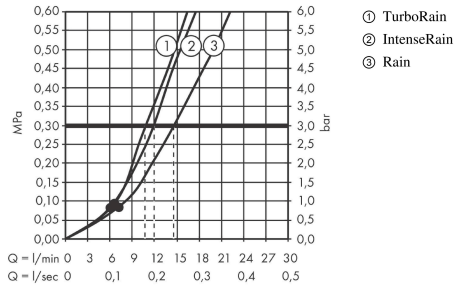

#### product features

- consists of: hand shower, shower bar, shower hose, slider
- shower head size: 110 mm
- spray type: TurboRain, IntenseRain, Rain
- convenient spray selection via Select button
- hand shower holder inclination angle can be adjusted by 45°
- maximum flow rate at 3 bar: 14,7 l/min
- minimum flow pressure: 1 bar
- operating pressure: min. 1 bar/max. 6 bar
- wall mounting: screw fastening
- wall supports made of plastic
- profile pipe: round
- pipe length: 669 mm
- shower bar diameter: 22 mm
- drilling distance: 625 mm
- pivot connector prevents hose from tangling

### Scale drawing

**Croma Select E**

**Shower set 110 Vario with shower bar 65 cm**

Finish: **White/Chrome** Article Number: **26582400**

**Flowchart**

The consumption was measured in combination with the appropriate fittings (thermostat/mixer/in-wall valve) to reflect actual application in practice.