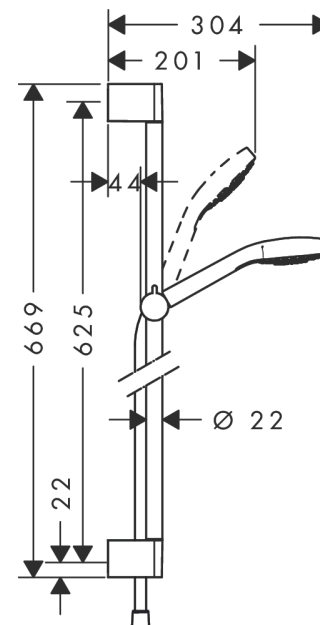

## Croma Select E

Shower set 110 Vario with shower bar 65 cm

Finish: **White/Chrome** Article Number: **26582400**

#### product features

- consists of: hand shower, shower bar, shower hose, slider
- shower head size: 110 mm
- spray type: TurboRain, IntenseRain, Rain
- convenient spray selection via Select button
- hand shower holder inclination angle can be adjusted by 45°
- maximum flow rate at 3 bar: 14,7 l/min
- minimum flow pressure: 1 bar
- operating pressure: min. 1 bar/max. 6 bar
- wall mounting: screw fastening
- wall supports made of plastic
- profile pipe: round
- pipe length: 669 mm
- shower bar diameter: 22 mm
- drilling distance: 625 mm
- pivot connector prevents hose from tangling

### Scale drawing

**Croma Select E**

**Shower set 110 Vario with shower bar 65 cm**

Finish: **White/Chrome** Article Number: **26582400**

**Flowchart**

The consumption was measured in combination with the appropriate fittings (thermostat/mixer/in-wall valve) to reflect actual application in practice.