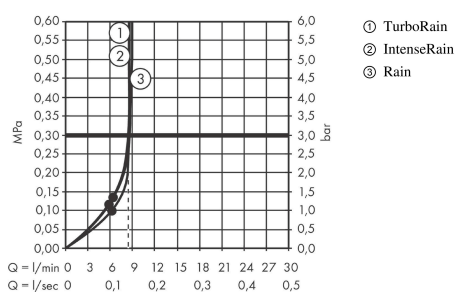

Croma Select E

Shower set 110 Vario EcoSmart with shower bar 90 cm

Finish: **White/Chrome** Article Number: **26593400**

Description

product features

- consists of: hand shower, shower bar, shower hose, slider
- shower head size: 110 mm
- spray type: TurboRain, IntenseRain, Rain
- convenient spray selection via Select button
- hand shower holder inclination angle can be adjusted by 45°
- maximum flow rate at 3 bar: 9 l/min
- minimum flow pressure: 1,2 bar
- operating pressure: min. 1,2 bar/max. 6 bar
- wall mounting: screw fastening
- wall supports made of plastic
- profile pipe: round
- pipe length: 959 mm
- shower bar diameter: 22 mm
- drilling distance: 915 mm
- pivot connector prevents hose from tangling

Technology

Product image

Scale drawing

Flowchart

The consumption was measured in combination with the appropriate fittings (thermostat/mixer/ in-wall valve) to reflect actual application in practice.