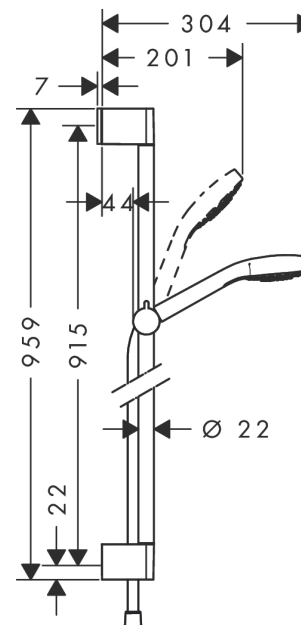

Croma Select E

Shower set 110 Vario EcoSmart with shower bar 90 cm

Finish: **White/Chrome** Article Number: **26593400**

Description

product features

- consists of: hand shower, shower bar, shower hose, slider
- shower head size: 110 mm
- spray type: TurboRain, IntenseRain, Rain
- convenient spray selection via Select button
- hand shower holder inclination angle can be adjusted by 45°
- maximum flow rate at 3 bar: 9 l/min
- minimum flow pressure: 1,2 bar
- operating pressure: min. 1,2 bar/max. 6 bar
- wall mounting: screw fastening
- wall supports made of plastic
- profile pipe: round
- pipe length: 959 mm
- shower bar diameter: 22 mm
- drilling distance: 915 mm
- pivot connector prevents hose from tangling

Technology

Product image

Scale drawing

Flowchart

The consumption was measured in combination with the appropriate fittings (thermostat/mixer/ in-wall valve) to reflect actual application in practice.