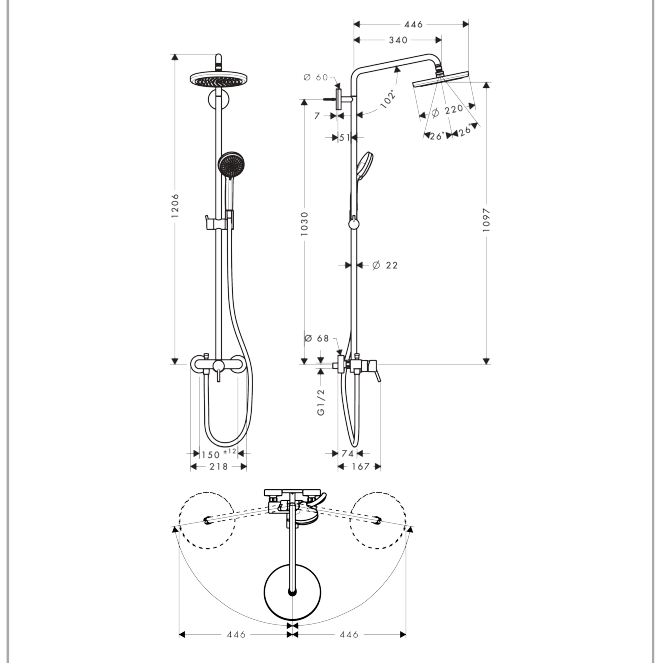

Croma

Showerpipe 220 1jet with single lever mixer

Finish: **Chrome** Article Number: **27222000**

Description

product features

- consists of: overhead shower, hand shower, single lever shower mixer, shower hose, slider, shower bar
- overhead shower Croma 220
- shower head size overhead shower: 220 mm
- spray type overhead shower: RainAir
- spray disc surface: chrome
- flow rate RainAir spray at 3 bar: 16 l/min
- spray type hand shower: Rain, Massage spray, Shampoo spray, normal spray
- flow rate of hand shower at 3 bar: 12,5 l/min
- maximum flow rate for Showerpipe at 3 bar: 16 l/min
- minimum flow pressure: 1 bar
- max. operating pressure: 10 bar
- ball-joint: overhead shower angle adjustable
- pipe can be shortened in height
- shower bar diameter: 22 mm
- height-adjustable hand shower holder
- shower arm length overhead shower: 400 mm
- swivelling shower arm
- suitable for continuous flow water heaters with an output of 18 kW
- mounting type: exposed installation
- connection dimension: DN15
- connection thread: G ½
- centre distance: 150 ± 12 mm
- ceramic cartridge
- temperature limitation adjustable
- 2 functions

Technology

Certificates / Sustainability

Croma
Showerpipe 220 1jet with single lever mixer
 Finish: **Chrome** Article Number: **27222000**

Product image

Scale drawing

Flowchart