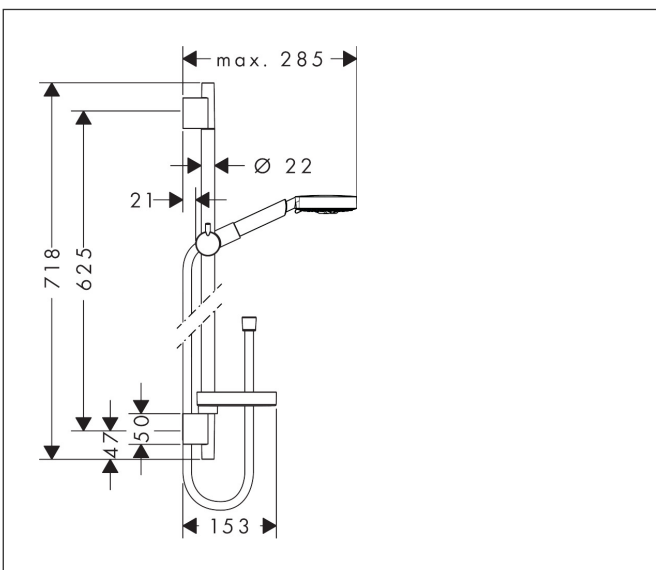

Brand	hansgrohe
Art. Name	Raindance S Raindance S 100 Air 3jet hand shower/ Unica'S Puro wall bar 0.65 m set
Art. Nr.	27882000
Surface	Chrome
Pos.	1

Product picture

Drawing

Features

- consists of: hand shower, shower bar, shower hose, slider, soap dish
- shower head size: 100 mm
- spray type: RainAir, BalanceAir, Whirl
- spray type adjustment by turning spray disc
- 90° position adjustable hand shower holder, pivots left and right, up and down
- maximum flow rate at 3 bar: 15 l/min
- wall supports made of plastic
- pipe length: 718 mm
- pivot connector prevents hose from tangling