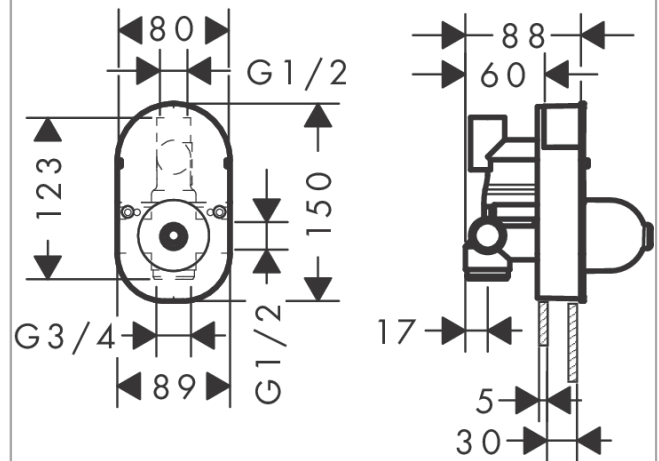

Basic set for single lever bath mixer for concealed installation

Finish: Article Number: **31741180**

Description

product features

- connection dimension: DN15
- ceramic cartridge
- temperature limitation adjustable
- minimum mounting depth: 55 mm
- maximum mounting depth: 83 mm

Certificates / Sustainability

Product image

Scale drawing

Flowchart