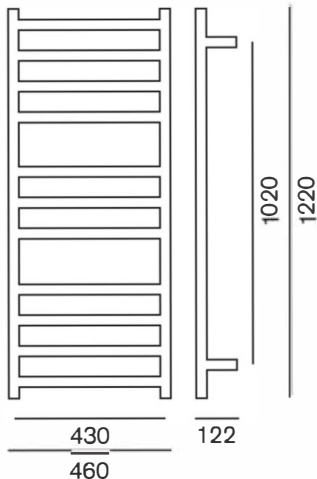

**GENESIS 1220 SLIMLINE  
TOWEL WARMER**

**1220x460x122**

**WG1220x**

**HEIRLOOM**  
THE FINISHING TOUCH

**MEASUREMENTS SUBJECT TO MANUFACTURING TOLERANCE  
SPECIFICATIONS MAY CHANGE WITHOUT NOTICE**