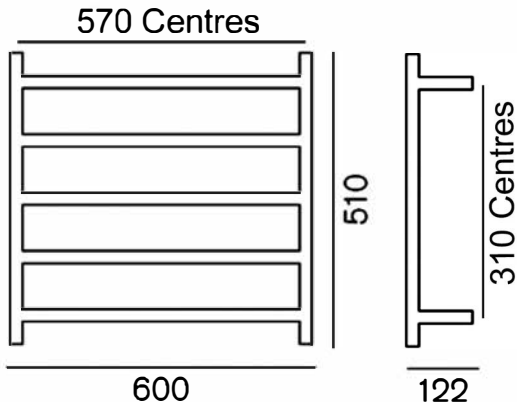

**GENESIS 510
TOWEL WARMER
600x510x122
WG510x**

HEIRLOOM
THE FINISHING TOUCH

MEASUREMENTS SUBJECT TO MANUFACTURING TOLERANCE
SPECIFICATIONS MAY CHANGE WITHOUT NOTICE