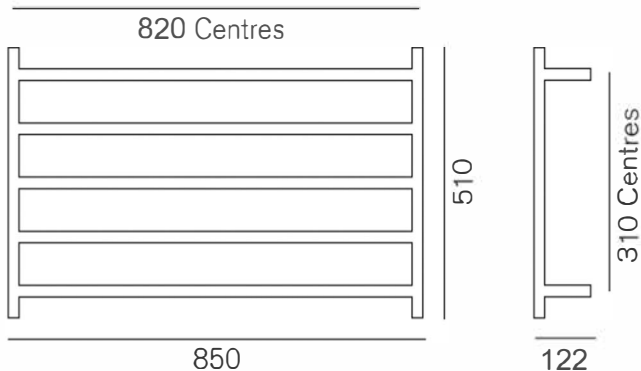

GENESIS 510 EXTENDED TOWEL WARMER

850x510x122

WG510Ex

HEIRLOOM
THE FINISHING TOUCH

MEASUREMENTS SUBJECT TO MANUFACTURING TOLERANCE
SPECIFICATIONS MAY CHANGE WITHOUT NOTICE