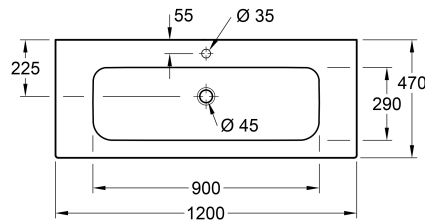

Horizon 1200W Vanity With 2 Drawers 1 Taphole

Product Image

Product Details

Code: HVT1221TXX
Brand: Villeroy & Boch
Range: Horizon
Dimensions: 1200mm W x 530mm H x 470mm D

Additional Features

Technical Specification

Horizon 1200W Vanity With 2 Drawers 1 Taphole

Product Images

Product Details

Code: HVT1221TXX
Brand: Villeroy & Boch
Range: Horizon

White: HVT1221TWH

Sand Grey: HVT1221TSG

Nordic Oak: HVT1221TNO

Kansas Oak: HV1221TKO