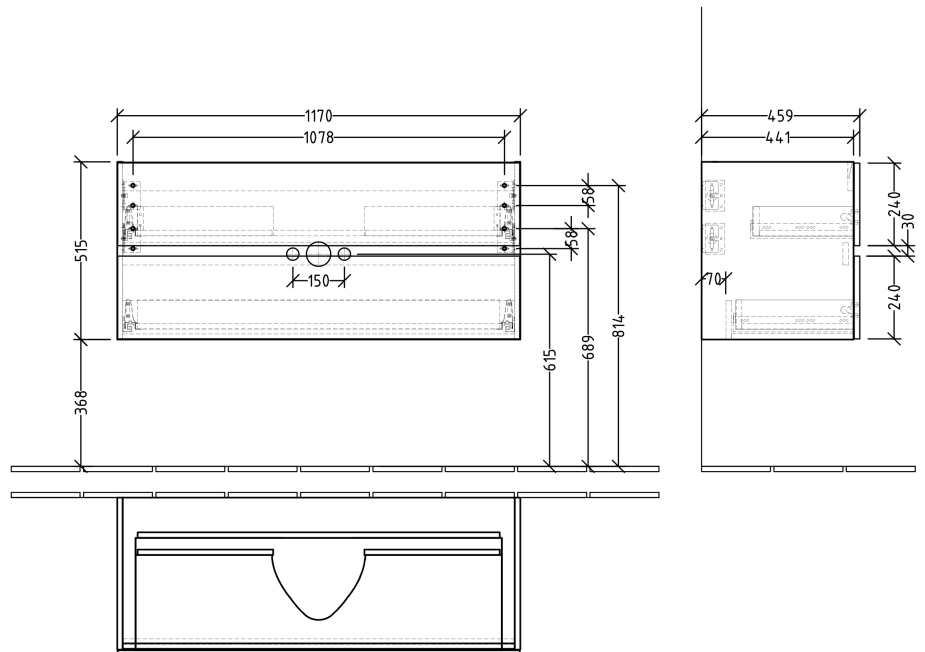

Horizon 1200W Vanity With 2 Drawers 1 Taphole

Product Image

Product Details

Code: HVT1221TXX
Brand: Villeroy & Boch
Range: Horizon
Dimensions: 1200mm W x 530mm H x 470mm D

Additional Features

Technical Specification

Horizon 1200W Vanity With 2 Drawers 1 Taphole

Product Images

Product Details

Code: HVT1221TXX
Brand: Villeroy & Boch
Range: Horizon

White: HVT1221TWH

Sand Grey: HVT1221TSG

Nordic Oak: HVT1221TNO

Kansas Oak: HV1221TKO