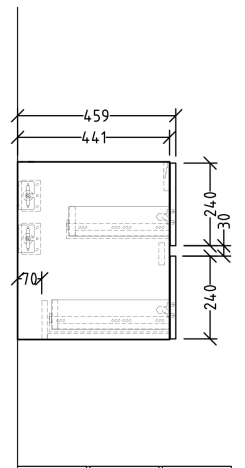

Additional Notes

- Soft close drawers
- 2 and 3 drawer options
- Basin top with overflow