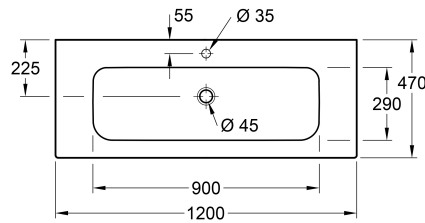

Additional Notes

- Soft close drawers
- 2 and 3 drawer options
- Basin top with overflow