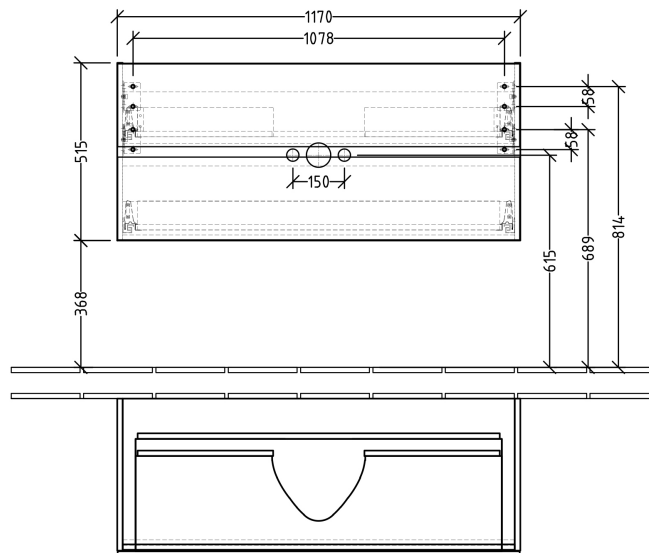

Additional Notes

- Soft close drawers
- 2 and 3 drawer options
- Basin top with overflow