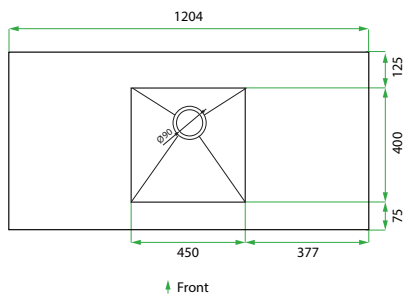

DESCRIPTION

Base Kit: 1200, 2 Drawers

PRODUCT CODE

LKBSE120D2

Base Kit Dimensions

W 1200 x H 920 x D 600 (mm)

Base Kit Components

- Modern Laundry Base Cabinet 1200, 2 Drawers
- White Kordura Benchtop (matte)
- Stainless Steel Sink with Basket Waste

Cabinet Finish

White Gloss, Custom Colour Paint (matte or gloss)
Melamine or Timber Veneer

Handle

Recessed Rail Matching or Aluminium* (Black or Silver): White Gloss or Melamine Only
or
45° Handle: Timber Veneer or Custom Colour Paint Only

Origin

New Zealand made cabinetry

Features

- 2 Drawers with soft-close
- Stainless steel sink undermounted to Kordura benchtop for easy care.

TECHNICAL DRAWINGS

Front

Side

Top Drawer

Top Down

Bottom Drawer

NOTES

*Additional Cost. Accessories not included. See our website for product prices. Drawing indicates the technical measurement only and is not a reflection of how the product will look. Sizes are nominal only. All drawings in millimeters. Drawings not to scale. November 2024.