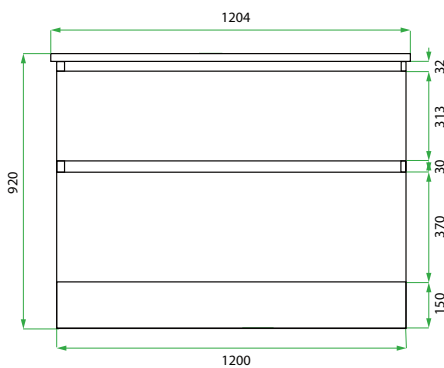

TECHNICAL DRAWINGS

Front