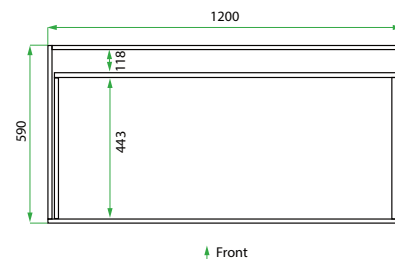

Bottom Drawer

NOTES

*Additional Cost. Accessories not included. See our website for product prices. Drawing indicates the technical measurement only and is not a reflection of how the product will look. Sizes are nominal only. All drawings in millimeters. Drawings not to scale. November 2024.