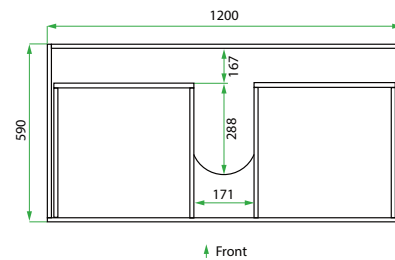

DESCRIPTION

Base Kit: 1200, 2 Drawers

PRODUCT CODE

LKBSE120D2

Base Kit Dimensions

W 1200 x H 920 x D 600 (mm)

Base Kit Components

- Modern Laundry Base Cabinet 1200, 2 Drawers
- White Kordura Benchtop (matte)
- Stainless Steel Sink with Basket Waste

Cabinet Finish

White Gloss, Custom Colour Paint (matte or gloss)
Melamine or Timber Veneer

Handle

Recessed Rail Matching or Aluminium* (Black or Silver): White Gloss or Melamine Only
or
45° Handle: Timber Veneer or Custom Colour Paint Only

Origin

New Zealand made cabinetry

Features

- 2 Drawers with soft-close
- Stainless steel sink undermounted to Kordura benchtop for easy care.

TECHNICAL DRAWINGS

Front

Side

Top Drawer

Top Down

Bottom Drawer

NOTES

*Additional Cost. Accessories not included. See our website for product prices. Drawing indicates the technical measurement only and is not a reflection of how the product will look. Sizes are nominal only. All drawings in millimeters. Drawings not to scale. November 2024.