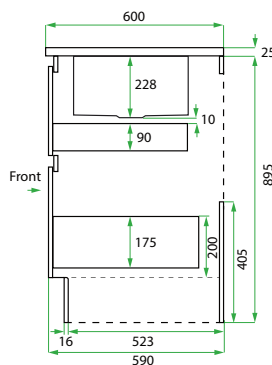

DESCRIPTION

Base Kit: 1200, 2 Drawers

PRODUCT CODE

LKBSE120D2

Base Kit Dimensions

W 1200 x H 920 x D 600 (mm)

Base Kit Components

- Modern Laundry Base Cabinet 1200, 2 Drawers
- White Kordura Benchtop (matte)
- Stainless Steel Sink with Basket Waste

Cabinet Finish

White Gloss, Custom Colour Paint (matte or gloss)
Melamine or Timber Veneer

Handle

Recessed Rail Matching or Aluminium* (Black or Silver): White Gloss or Melamine Only
or
45° Handle: Timber Veneer or Custom Colour Paint Only

Origin

New Zealand made cabinetry

Features

- 2 Drawers with soft-close
- Stainless steel sink undermounted to Kordura benchtop for easy care.

TECHNICAL DRAWINGS

Front

Side

Top Drawer

Top Down

Bottom Drawer

NOTES

*Additional Cost. Accessories not included. See our website for product prices. Drawing indicates the technical measurement only and is not a reflection of how the product will look. Sizes are nominal only. All drawings in millimeters. Drawings not to scale. November 2024.