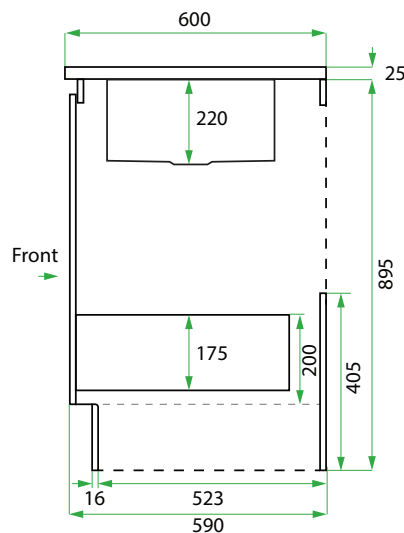

BASE KIT /

LAUNDRY

DESCRIPTION

Base Kit: 450, 1 Drawer

PRODUCT CODE

LKBSE45D

Base Kit Dimensions

W 454 x H 920 x D 600 (mm)

TECHNICAL DRAWINGS

Front

Side

Top Down

Drawer

NOTES

*Additional Cost. Accessories not included. See our website for product prices. Drawing indicates the technical measurement only and is not a reflection of how the product will look. Sizes are nominal only. All drawings in millimeters. Drawings not to scale. November 2024.