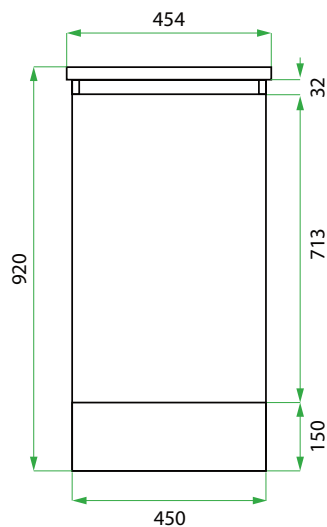

BASE KIT /

LAUNDRY

DESCRIPTION

Base Kit: 450, 1 Drawer

PRODUCT CODE

LKBSE45D

Base Kit Dimensions

W 454 x H 920 x D 600 (mm)

Handle

Recessed Rail Matching or Aluminium* (Black or Silver): White Gloss or Melamine Only
or
45° Handle: Timber Veneer or Custom Colour Paint Only

Origin

New Zealand made cabinetry

Features

- 1 Drawer with soft-close
- Petite stainless steel sink undermounted to Kordura benchtop for easy care.

TECHNICAL DRAWINGS

Front

Side

Top Down

Drawer

NOTES

*Additional Cost. Accessories not included. See our website for product prices. Drawing indicates the technical measurement only and is not a reflection of how the product will look. Sizes are nominal only. All drawings in millimeters. Drawings not to scale. November 2024.