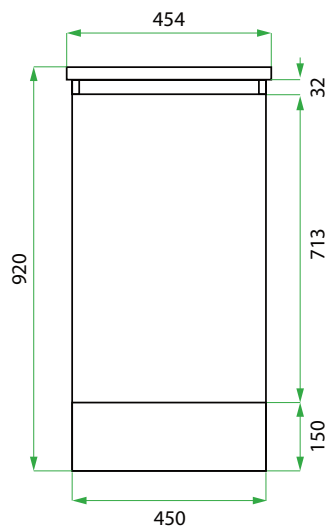

BASE KIT /

LAUNDRY

DESCRIPTION

Base Kit: 450, 1 Drawer

PRODUCT CODE

LKBSE45D

Base Kit Dimensions

W 454 x H 920 x D 600 (mm)

TECHNICAL DRAWINGS

Front

Side

Top Down

Drawer

NOTES

*Additional Cost. Accessories not included. See our website for product prices. Drawing indicates the technical measurement only and is not a reflection of how the product will look. Sizes are nominal only. All drawings in millimeters. Drawings not to scale. November 2024.