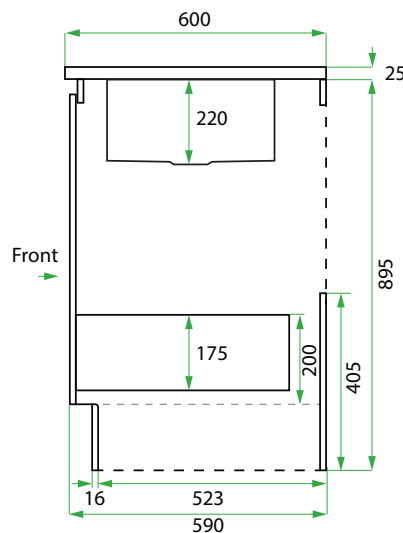

BASE KIT /

LAUNDRY

DESCRIPTION

Base Kit: 450, 1 Drawer

PRODUCT CODE

LKBSE45D

Base Kit Dimensions

W 454 x H 920 x D 600 (mm)

TECHNICAL DRAWINGS

Front

Side

Top Down

Drawer

NOTES

*Additional Cost. Accessories not included. See our website for product prices. Drawing indicates the technical measurement only and is not a reflection of how the product will look. Sizes are nominal only. All drawings in millimeters. Drawings not to scale. November 2024.