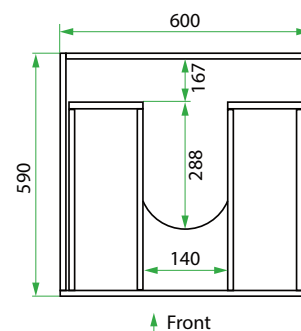

DESCRIPTION

Base Kit: 600, 2 Drawers

PRODUCT CODE

LKBSE60D2

Base Kit Dimensions	W 604 x H 920 x D 600 (mm)
Base Kit Components	<ul style="list-style-type: none"> • Modern Laundry Base Cabinet 600, 2 Drawers • White Kordura Benchtop (matte) • Stainless Steel Sink with Basket Waste
Cabinet Finish	White Gloss, Custom Colour Paint (matte or gloss) Melamine or Timber Veneer
Handle	Recessed Rail Matching or Aluminium* (Black or Silver): White Gloss or Melamine Only or 45° Handle: Timber Veneer or Custom Colour Paint Only
Origin	New Zealand made cabinetry
Features	<ul style="list-style-type: none"> • 2 Drawers with soft-close • Stainless steel sink undermounted to Kordura benchtop for easy care.

TECHNICAL DRAWINGS

Front

Side

Top Drawer

Top Down

Bottom Drawer

NOTES

*Additional Cost. Accessories not included. See our website for product prices. Drawing indicates the technical measurement only and is not a reflection of how the product will look. Sizes are nominal only. All drawings in millimeters. Drawings not to scale. November 2024.