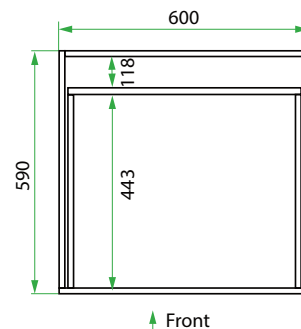

DESCRIPTION

Base Kit: 600, 2 Drawers

PRODUCT CODE

LKBSE60D2

Base Kit Dimensions	W 604 x H 920 x D 600 (mm)
Base Kit Components	<ul style="list-style-type: none"> • Modern Laundry Base Cabinet 600, 2 Drawers • White Kordura Benchtop (matte) • Stainless Steel Sink with Basket Waste
Cabinet Finish	White Gloss, Custom Colour Paint (matte or gloss) Melamine or Timber Veneer
Handle	Recessed Rail Matching or Aluminium* (Black or Silver): White Gloss or Melamine Only or 45° Handle: Timber Veneer or Custom Colour Paint Only
Origin	New Zealand made cabinetry
Features	<ul style="list-style-type: none"> • 2 Drawers with soft-close • Stainless steel sink undermounted to Kordura benchtop for easy care.

TECHNICAL DRAWINGS

Front

Side

Top Drawer

Top Down

Bottom Drawer

NOTES

*Additional Cost. Accessories not included. See our website for product prices. Drawing indicates the technical measurement only and is not a reflection of how the product will look. Sizes are nominal only. All drawings in millimeters. Drawings not to scale. November 2024.