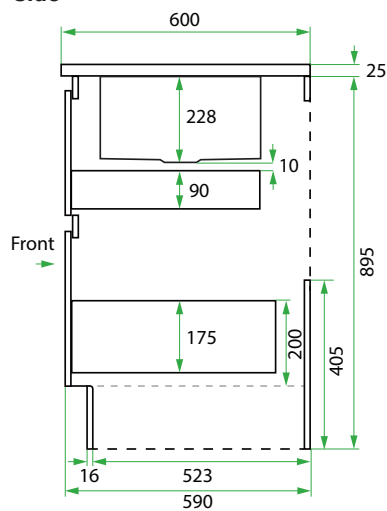

DESCRIPTION

Base Kit: 600, 2 Drawers

PRODUCT CODE

LKBSE60D2

Base Kit Dimensions	W 604 x H 920 x D 600 (mm)
Base Kit Components	<ul style="list-style-type: none"> • Modern Laundry Base Cabinet 600, 2 Drawers • White Kordura Benchtop (matte) • Stainless Steel Sink with Basket Waste
Cabinet Finish	White Gloss, Custom Colour Paint (matte or gloss) Melamine or Timber Veneer
Handle	Recessed Rail Matching or Aluminium* (Black or Silver): White Gloss or Melamine Only or 45° Handle: Timber Veneer or Custom Colour Paint Only
Origin	New Zealand made cabinetry
Features	<ul style="list-style-type: none"> • 2 Drawers with soft-close • Stainless steel sink undermounted to Kordura benchtop for easy care.

TECHNICAL DRAWINGS

Front

Side

Top Drawer

Top Down

Bottom Drawer

NOTES

*Additional Cost. Accessories not included. See our website for product prices. Drawing indicates the technical measurement only and is not a reflection of how the product will look. Sizes are nominal only. All drawings in millimeters. Drawings not to scale. November 2024.