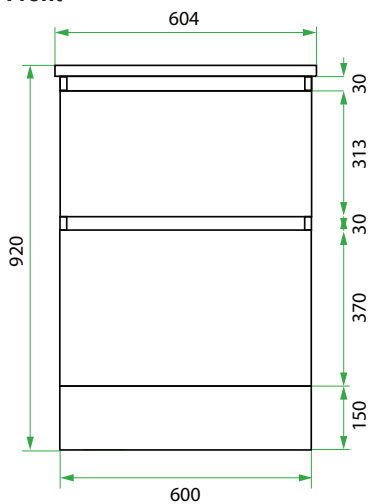

DESCRIPTION

Base Kit: 600, 2 Drawers

PRODUCT CODE

LKBSE60D2

Base Kit Dimensions	W 604 x H 920 x D 600 (mm)
Base Kit Components	<ul style="list-style-type: none"> • Modern Laundry Base Cabinet 600, 2 Drawers • White Kordura Benchtop (matte) • Stainless Steel Sink with Basket Waste
Cabinet Finish	White Gloss, Custom Colour Paint (matte or gloss) Melamine or Timber Veneer
Handle	Recessed Rail Matching or Aluminium* (Black or Silver): White Gloss or Melamine Only or 45° Handle: Timber Veneer or Custom Colour Paint Only
Origin	New Zealand made cabinetry
Features	<ul style="list-style-type: none"> • 2 Drawers with soft-close • Stainless steel sink undermounted to Kordura benchtop for easy care.

TECHNICAL DRAWINGS

Front

Side

Top Drawer

Top Down

Bottom Drawer

NOTES

*Additional Cost. Accessories not included. See our website for product prices. Drawing indicates the technical measurement only and is not a reflection of how the product will look. Sizes are nominal only. All drawings in millimeters. Drawings not to scale. November 2024.