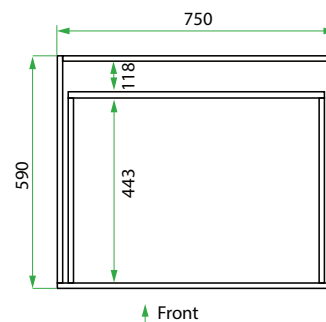

DESCRIPTION

Base Kit: 750, 2 Drawers

PRODUCT CODE

LKBSE75D2

Base Kit Dimensions	W 754 x H 920 x D 600 (mm)
Base Kit Components	<ul style="list-style-type: none"> • Modern Laundry Base Cabinet 750, 2 Drawers • White Kordura Benchtop (matte) • Stainless Steel Sink with Basket Waste
Cabinet Finish	White Gloss, Custom Colour Paint (matte or gloss) Melamine or Timber Veneer
Handle	Recessed Rail Matching or Aluminium* (Black or Silver): White Gloss or Melamine Only or 45° Handle: Timber Veneer or Custom Colour Paint Only
Origin	New Zealand made cabinetry
Features	<ul style="list-style-type: none"> • 2 Drawers with soft-close • Stainless steel sink undermounted to Kordura benchtop for easy care.

TECHNICAL DRAWINGS

Front

Side

Top Drawer

Top Down

Bottom Drawer

NOTES

*Additional Cost. Accessories not included. See our website for product prices. Drawing indicates the technical measurement only and is not a reflection of how the product will look. Sizes are nominal only. All drawings in millimeters. Drawings not to scale. November 2024.