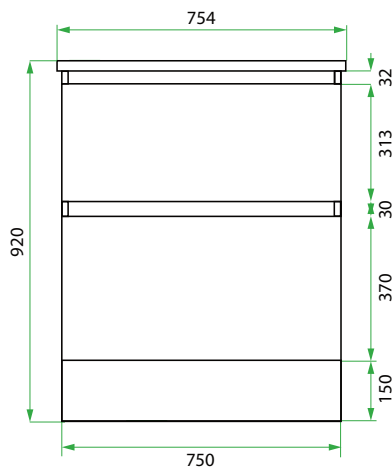

DESCRIPTION

Base Kit: 750, 2 Drawers

PRODUCT CODE

LKBSE75D2

Base Kit Dimensions	W 754 x H 920 x D 600 (mm)
Base Kit Components	<ul style="list-style-type: none"> • Modern Laundry Base Cabinet 750, 2 Drawers • White Kordura Benchtop (matte) • Stainless Steel Sink with Basket Waste
Cabinet Finish	White Gloss, Custom Colour Paint (matte or gloss) Melamine or Timber Veneer
Handle	Recessed Rail Matching or Aluminium* (Black or Silver): White Gloss or Melamine Only or 45° Handle: Timber Veneer or Custom Colour Paint Only
Origin	New Zealand made cabinetry
Features	<ul style="list-style-type: none"> • 2 Drawers with soft-close • Stainless steel sink undermounted to Kordura benchtop for easy care.

TECHNICAL DRAWINGS

Front

Side

Top Drawer

Top Down

Bottom Drawer

NOTES

*Additional Cost. Accessories not included. See our website for product prices. Drawing indicates the technical measurement only and is not a reflection of how the product will look. Sizes are nominal only. All drawings in millimeters. Drawings not to scale. November 2024.