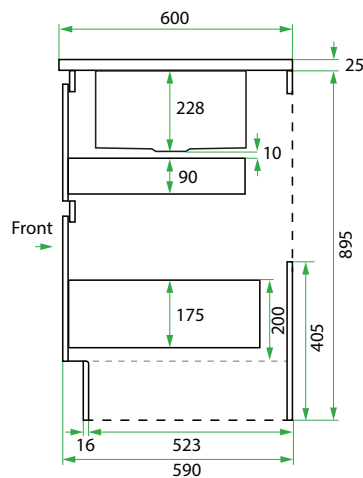

DESCRIPTION

Base Kit: 750, 2 Drawers

PRODUCT CODE

LKBSE75D2

Base Kit Dimensions	W 754 x H 920 x D 600 (mm)
Base Kit Components	<ul style="list-style-type: none"> • Modern Laundry Base Cabinet 750, 2 Drawers • White Kordura Benchtop (matte) • Stainless Steel Sink with Basket Waste
Cabinet Finish	White Gloss, Custom Colour Paint (matte or gloss) Melamine or Timber Veneer
Handle	Recessed Rail Matching or Aluminium* (Black or Silver): White Gloss or Melamine Only or 45° Handle: Timber Veneer or Custom Colour Paint Only
Origin	New Zealand made cabinetry
Features	<ul style="list-style-type: none"> • 2 Drawers with soft-close • Stainless steel sink undermounted to Kordura benchtop for easy care.

TECHNICAL DRAWINGS

Front

Side

Top Drawer

Top Down

Bottom Drawer

NOTES

*Additional Cost. Accessories not included. See our website for product prices. Drawing indicates the technical measurement only and is not a reflection of how the product will look. Sizes are nominal only. All drawings in millimeters. Drawings not to scale. November 2024.