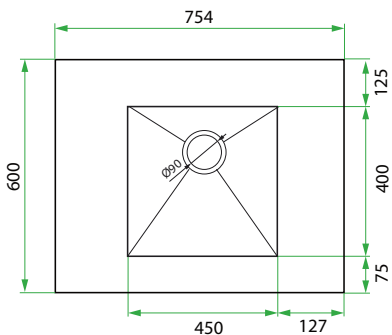

DESCRIPTION

Base Kit: 750, 2 Drawers

PRODUCT CODE

LKBSE75D2

Base Kit Dimensions	W 754 x H 920 x D 600 (mm)
Base Kit Components	<ul style="list-style-type: none"> • Modern Laundry Base Cabinet 750, 2 Drawers • White Kordura Benchtop (matte) • Stainless Steel Sink with Basket Waste
Cabinet Finish	White Gloss, Custom Colour Paint (matte or gloss) Melamine or Timber Veneer
Handle	Recessed Rail Matching or Aluminium* (Black or Silver): White Gloss or Melamine Only or 45° Handle: Timber Veneer or Custom Colour Paint Only
Origin	New Zealand made cabinetry
Features	<ul style="list-style-type: none"> • 2 Drawers with soft-close • Stainless steel sink undermounted to Kordura benchtop for easy care.

TECHNICAL DRAWINGS

Front

Side

Top Drawer

Top Down

Bottom Drawer

NOTES

*Additional Cost. Accessories not included. See our website for product prices. Drawing indicates the technical measurement only and is not a reflection of how the product will look. Sizes are nominal only. All drawings in millimeters. Drawings not to scale. November 2024.