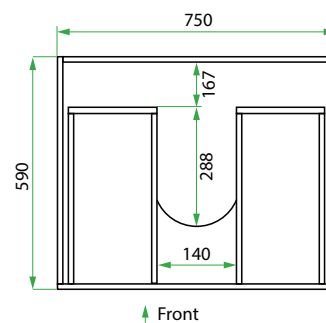

DESCRIPTION

Base Kit: 750, 2 Drawers

PRODUCT CODE

LKBSE75D2

Base Kit Dimensions	W 754 x H 920 x D 600 (mm)
Base Kit Components	<ul style="list-style-type: none"> • Modern Laundry Base Cabinet 750, 2 Drawers • White Kordura Benchtop (matte) • Stainless Steel Sink with Basket Waste
Cabinet Finish	White Gloss, Custom Colour Paint (matte or gloss) Melamine or Timber Veneer
Handle	Recessed Rail Matching or Aluminium* (Black or Silver): White Gloss or Melamine Only or 45° Handle: Timber Veneer or Custom Colour Paint Only
Origin	New Zealand made cabinetry
Features	<ul style="list-style-type: none"> • 2 Drawers with soft-close • Stainless steel sink undermounted to Kordura benchtop for easy care.

TECHNICAL DRAWINGS

Front

Side

Top Drawer

Top Down

Bottom Drawer

NOTES

*Additional Cost. Accessories not included. See our website for product prices. Drawing indicates the technical measurement only and is not a reflection of how the product will look. Sizes are nominal only. All drawings in millimeters. Drawings not to scale. November 2024.