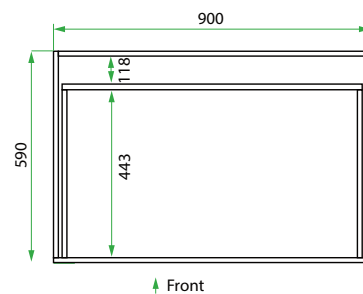

## PRODUCT CODE

LKBSE90D2

<b>Base Kit Dimensions</b>	W 904 x H 920 x D 600 (mm)
<b>Base Kit Components</b>	<ul style="list-style-type: none"> <li>• Modern Laundry Base Cabinet 900, 2 Drawers</li> <li>• White Kordura Benchtop (matte)</li> <li>• Stainless Steel Sink with Basket Waste</li> </ul>
<b>Cabinet Finish</b>	White Gloss, Custom Colour Paint (matte or gloss) Melamine or Timber Veneer
<b>Handle</b>	<p><b>Recessed Rail Matching or Aluminium*</b> (Black or Silver): White Gloss or Melamine Only</p> <p>or</p> <p><b>45° Handle:</b> Timber Veneer or Custom Colour Paint Only</p>
<b>Origin</b>	New Zealand made cabinetry
<b>Features</b>	<ul style="list-style-type: none"> <li>• 2 Drawers with soft-close</li> <li>• Stainless steel sink undermounted to Kordura benchtop for easy care.</li> </ul>

## TECHNICAL DRAWINGS

**Front**

**Side**

**Top Drawer**

**Top Down**

**Bottom Drawer**

## NOTES

\*Additional Cost. Accessories not included. See our website for product prices. Drawing indicates the technical measurement only and is not a reflection of how the product will look. Sizes are nominal only. All drawings in millimeters. Drawings not to scale. November 2024.