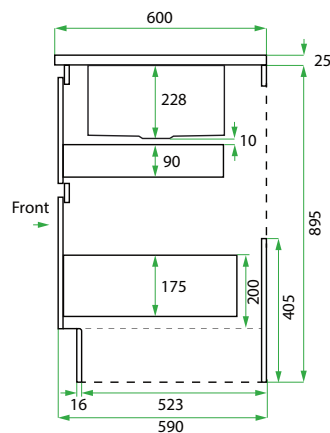

## DESCRIPTION

Base Kit: 900, 2 Drawers

## PRODUCT CODE

LKBSE90D2

<b>Base Kit Dimensions</b>	W 904 x H 920 x D 600 (mm)
<b>Base Kit Components</b>	<ul style="list-style-type: none"> <li>• Modern Laundry Base Cabinet 900, 2 Drawers</li> <li>• White Kordura Benchtop (matte)</li> <li>• Stainless Steel Sink with Basket Waste</li> </ul>
<b>Cabinet Finish</b>	White Gloss, Custom Colour Paint (matte or gloss) Melamine or Timber Veneer
<b>Handle</b>	<p><b>Recessed Rail Matching or Aluminium*</b> (Black or Silver): White Gloss or Melamine Only</p> <p>or</p> <p><b>45° Handle:</b> Timber Veneer or Custom Colour Paint Only</p>
<b>Origin</b>	New Zealand made cabinetry
<b>Features</b>	<ul style="list-style-type: none"> <li>• 2 Drawers with soft-close</li> <li>• Stainless steel sink undermounted to Kordura benchtop for easy care.</li> </ul>

## TECHNICAL DRAWINGS

**Front**

**Side**

**Top Drawer**

**Top Down**

**Bottom Drawer**

## NOTES

\*Additional Cost. Accessories not included. See our website for product prices. Drawing indicates the technical measurement only and is not a reflection of how the product will look. Sizes are nominal only. All drawings in millimeters. Drawings not to scale. November 2024.