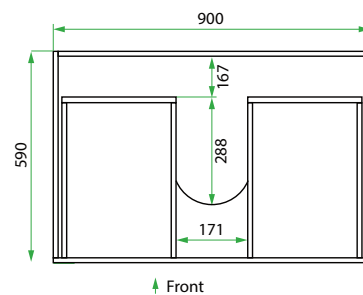

## PRODUCT CODE

LKBSE90D2

<b>Base Kit Dimensions</b>	W 904 x H 920 x D 600 (mm)
<b>Base Kit Components</b>	<ul style="list-style-type: none"> <li>• Modern Laundry Base Cabinet 900, 2 Drawers</li> <li>• White Kordura Benchtop (matte)</li> <li>• Stainless Steel Sink with Basket Waste</li> </ul>
<b>Cabinet Finish</b>	White Gloss, Custom Colour Paint (matte or gloss) Melamine or Timber Veneer
<b>Handle</b>	<p><b>Recessed Rail Matching or Aluminium*</b> (Black or Silver): White Gloss or Melamine Only</p> <p>or</p> <p><b>45° Handle:</b> Timber Veneer or Custom Colour Paint Only</p>
<b>Origin</b>	New Zealand made cabinetry
<b>Features</b>	<ul style="list-style-type: none"> <li>• 2 Drawers with soft-close</li> <li>• Stainless steel sink undermounted to Kordura benchtop for easy care.</li> </ul>

## TECHNICAL DRAWINGS

**Front**

**Side**

**Top Drawer**

**Top Down**

**Bottom Drawer**

## NOTES

\*Additional Cost. Accessories not included. See our website for product prices. Drawing indicates the technical measurement only and is not a reflection of how the product will look. Sizes are nominal only. All drawings in millimeters. Drawings not to scale. November 2024.