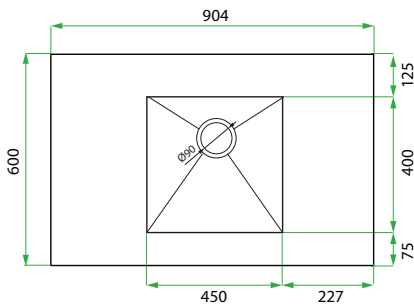

## PRODUCT CODE

LKBSE90D2

<b>Base Kit Dimensions</b>	W 904 x H 920 x D 600 (mm)
<b>Base Kit Components</b>	<ul style="list-style-type: none"> <li>• Modern Laundry Base Cabinet 900, 2 Drawers</li> <li>• White Kordura Benchtop (matte)</li> <li>• Stainless Steel Sink with Basket Waste</li> </ul>
<b>Cabinet Finish</b>	White Gloss, Custom Colour Paint (matte or gloss) Melamine or Timber Veneer
<b>Handle</b>	<p><b>Recessed Rail Matching or Aluminium*</b> (Black or Silver): White Gloss or Melamine Only</p> <p>or</p> <p><b>45° Handle:</b> Timber Veneer or Custom Colour Paint Only</p>
<b>Origin</b>	New Zealand made cabinetry
<b>Features</b>	<ul style="list-style-type: none"> <li>• 2 Drawers with soft-close</li> <li>• Stainless steel sink undermounted to Kordura benchtop for easy care.</li> </ul>

## TECHNICAL DRAWINGS

**Front**

**Side**

**Top Drawer**

**Top Down**

**Bottom Drawer**

## NOTES

\*Additional Cost. Accessories not included. See our website for product prices. Drawing indicates the technical measurement only and is not a reflection of how the product will look. Sizes are nominal only. All drawings in millimeters. Drawings not to scale. November 2024.