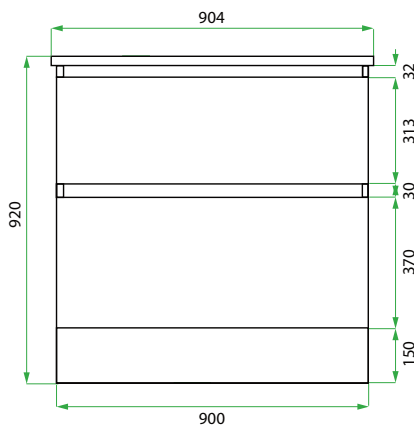

## DESCRIPTION

Base Kit: 900, 2 Drawers

## PRODUCT CODE

LKBSE90D2

<b>Base Kit Dimensions</b>	W 904 x H 920 x D 600 (mm)
<b>Base Kit Components</b>	<ul style="list-style-type: none"> <li>• Modern Laundry Base Cabinet 900, 2 Drawers</li> <li>• White Kordura Benchtop (matte)</li> <li>• Stainless Steel Sink with Basket Waste</li> </ul>
<b>Cabinet Finish</b>	White Gloss, Custom Colour Paint (matte or gloss) Melamine or Timber Veneer
<b>Handle</b>	<p><b>Recessed Rail Matching or Aluminium*</b> (Black or Silver): White Gloss or Melamine Only</p> <p>or</p> <p><b>45° Handle:</b> Timber Veneer or Custom Colour Paint Only</p>
<b>Origin</b>	New Zealand made cabinetry
<b>Features</b>	<ul style="list-style-type: none"> <li>• 2 Drawers with soft-close</li> <li>• Stainless steel sink undermounted to Kordura benchtop for easy care.</li> </ul>

## TECHNICAL DRAWINGS

**Front**

**Side**

**Top Drawer**

**Top Down**

**Bottom Drawer**

## NOTES

\*Additional Cost. Accessories not included. See our website for product prices. Drawing indicates the technical measurement only and is not a reflection of how the product will look. Sizes are nominal only. All drawings in millimeters. Drawings not to scale. November 2024.