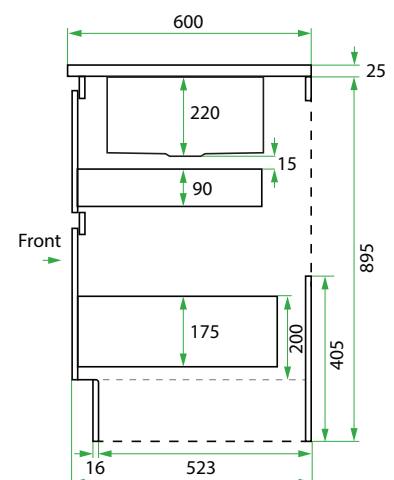

Side View

NOTES

*Additional Cost. Accessories not included. See our website for product prices. Drawing indicates the technical measurement only and is not a reflection of how the product will look. Sizes are nominal only. All drawings in millimeters. Drawings not to scale. October 2024.