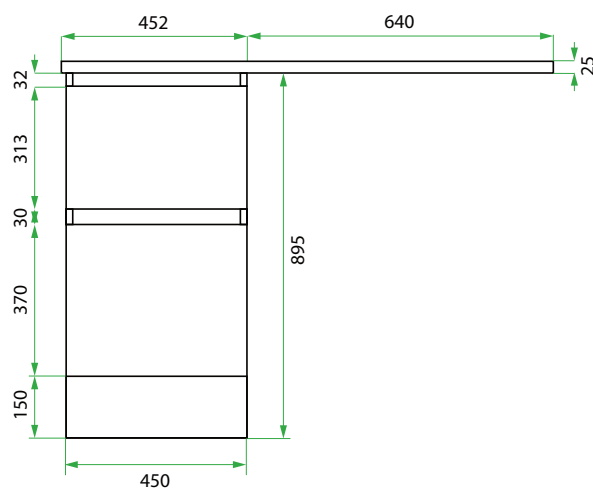

TECHNICAL DRAWINGS

Front