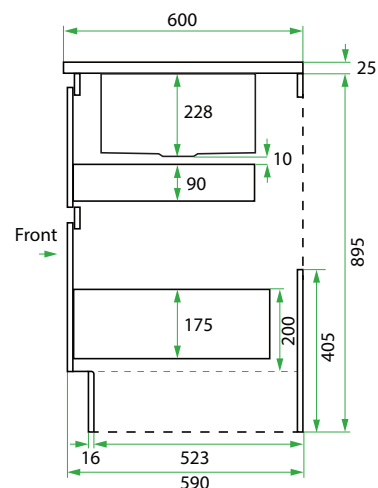

STARTER KIT /

LAUNDRY

DESCRIPTION

Starter Kit: 600, 2 Drawers with Overhang Left

PRODUCT CODE

LKSTAR60D2L

Starter Kit Dimensions

W 1242 x H 920 x D 600 (mm)

TECHNICAL DRAWINGS

Front

Top Down

Top Drawer

Bottom Drawer

Side View

NOTES

*Additional Cost. Accessories not included. See our website for product prices. Drawing indicates the technical measurement only and is not a reflection of how the product will look. Sizes are nominal only. All drawings in millimeters. Drawings not to scale. October 2024.