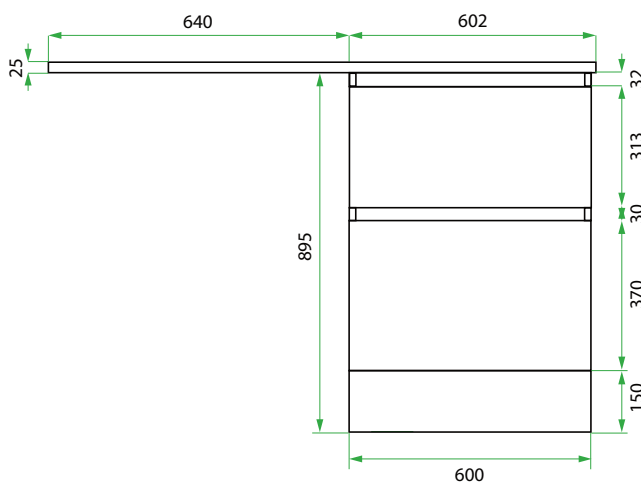

STARTER KIT /

LAUNDRY

DESCRIPTION

Starter Kit: 600, 2 Drawers with Overhang Left

PRODUCT CODE

LKSTAR60D2L

Starter Kit Dimensions

W 1242 x H 920 x D 600 (mm)

TECHNICAL DRAWINGS

Front

Top Down

Top Drawer

Bottom Drawer

Side View

NOTES

*Additional Cost. Accessories not included. See our website for product prices. Drawing indicates the technical measurement only and is not a reflection of how the product will look. Sizes are nominal only. All drawings in millimeters. Drawings not to scale. October 2024.