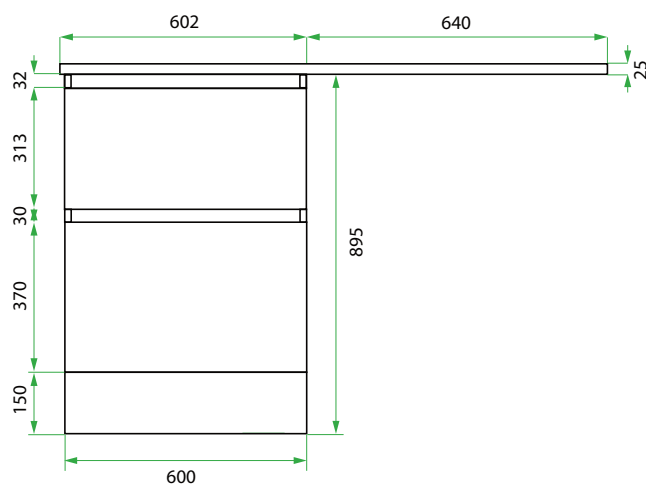

STARTER KIT /

LAUNDRY

DESCRIPTION

Starter Kit: 600, 2 Drawers with Overhang Right

PRODUCT CODE

LKSTAR60D2R

Starter Kit Dimensions W 1242 x H 920 x D 600 (mm)

Starter Kit Components

TECHNICAL DRAWINGS

Front

Top Down

Top Drawer

Bottom Drawer

Side View

NOTES

*Additional Cost. Accessories not included. See our website for product prices. Drawing indicates the technical measurement only and is not a reflection of how the product will look. Sizes are nominal only. All drawings in millimeters. Drawings not to scale. October 2024.