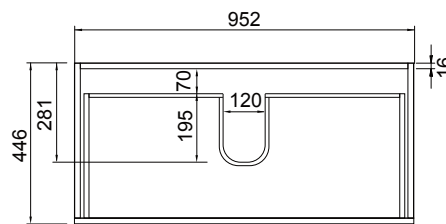

## FEATURES

- Dimensions - W 1000 x H 470 x D 455mm
- Available in White Gloss Paint or Melamine
- The paint used on our products is polyurethane or UV based. The five layer hard paint finish is more durable than other lacquer finishes.
- Timber Effect Melamine: Our wood grain melamine is a low-pressure laminate.
- Ceramic basin with overflow from Europe, NZ-made cabinetry.
- New depth in drawers offers more convenient storage
- Soft-close drawer/s with handleless design. Available with a white or melamine integrated handle.
- Includes Fischer fixing bolt set – basin must be secured to the wall.

## TECHNICAL DRAWINGS\*

Top

Section of Top Drawer

Front

Side Section