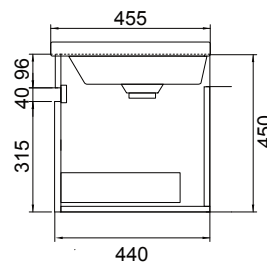

## FEATURES

- Dimensions - W 1000 x H 470 x D 455mm
- Available in White Gloss Paint or Melamine
- The paint used on our products is polyurethane or UV based. The five layer hard paint finish is more durable than other lacquer finishes.
- Timber Effect Melamine: Our wood grain melamine is a low-pressure laminate.
- Ceramic basin with overflow from Europe, NZ-made cabinetry.
- New depth in drawers offers more convenient storage
- Soft-close drawer/s with handleless design. Available with a white or melamine integrated handle.
- Includes Fischer fixing bolt set – basin must be secured to the wall.

## TECHNICAL DRAWINGS\*

Top

Section of Top Drawer

Front

Side Section