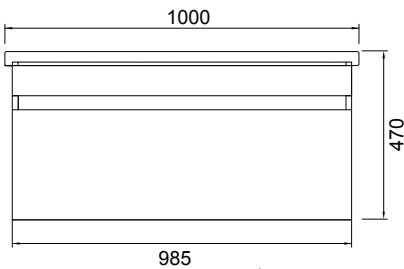

## FEATURES

- Dimensions - W 1000 x H 470 x D 455mm
- Available in White Gloss Paint or Melamine
- The paint used on our products is polyurethane or UV based. The five layer hard paint finish is more durable than other lacquer finishes.
- Timber Effect Melamine: Our wood grain melamine is a low-pressure laminate.
- Ceramic basin with overflow from Europe, NZ-made cabinetry.
- New depth in drawers offers more convenient storage
- Soft-close drawer/s with handleless design. Available with a white or melamine integrated handle.
- Includes Fischer fixing bolt set – basin must be secured to the wall.

## TECHNICAL DRAWINGS\*

Top

Section of Top Drawer

Front

Side Section