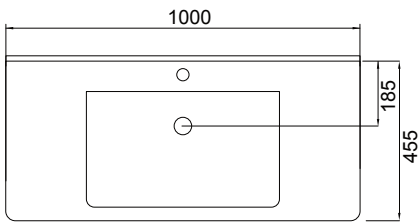

## DESCRIPTION

Lorelle 1000 1 Drawer, White / Melamine

## FEATURES

- Dimensions - W 1000 x H 470 x D 455mm
- Available in White Gloss Paint or Melamine
- The paint used on our products is polyurethane or UV based. The five layer hard paint finish is more durable than other lacquer finishes.
- Timber Effect Melamine: Our wood grain melamine is a low-pressure laminate.
- Ceramic basin with overflow from Europe, NZ-made cabinetry.
- New depth in drawers offers more convenient storage
- Soft-close drawer/s with handleless design. Available with a white or melamine integrated handle.
- Includes Fischer fixing bolt set – basin must be secured to the wall.

## TECHNICAL DRAWINGS\*

Top

Section of Top Drawer

Front

Side Section