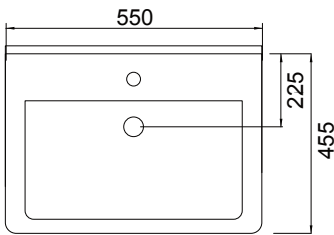

Lorelle

DESCRIPTION

Lorelle 550 Wall-Hung Vanity, 2 Drawer, White / Melamine

FEATURES

- Dimensions - W 550 x H 610 x D 455mm
- Available in White Gloss Paint or Melamine
- The paint used on our products is polyurethane or UV based. The five layer hard paint finish is more durable than other lacquer finishes.
- Timber Effect Melamine: Our wood grain melamine is a low-pressure laminate.
- Ceramic basin with overflow from Europe, NZ-made cabinetry.
- New depth in drawers offers more convenient storage
- Soft-close drawer/s with handleless design. Available with a white or melamine integrated handle.
- Includes Fischer fixing bolt set – basin must be secured to the wall.

TECHNICAL DRAWINGS*

Top

Section of Top Drawer

Front

Side Section

PAINT FINISH

White Gloss

MELAMINE FINISHES