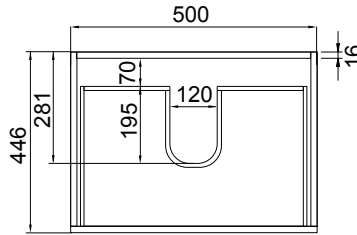

Section of Top Drawer