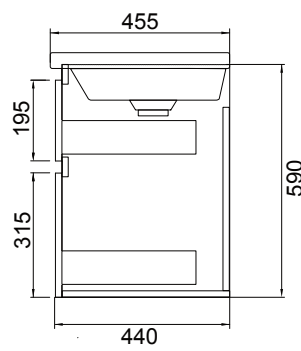

Lorelle

DESCRIPTION

Lorelle 550 Wall-Hung Vanity, 2 Drawer, White / Melamine

FEATURES

- Dimensions - W 550 x H 610 x D 455mm
- Available in White Gloss Paint or Melamine
- The paint used on our products is polyurethane or UV based. The five layer hard paint finish is more durable than other lacquer finishes.
- Timber Effect Melamine: Our wood grain melamine is a low-pressure laminate.
- Ceramic basin with overflow from Europe, NZ-made cabinetry.
- New depth in drawers offers more convenient storage
- Soft-close drawer/s with handleless design. Available with a white or melamine integrated handle.
- Includes Fischer fixing bolt set – basin must be secured to the wall.

TECHNICAL DRAWINGS*

Top

Section of Top Drawer

Front

Side Section

PAINT FINISH

White Gloss

MELAMINE FINISHES