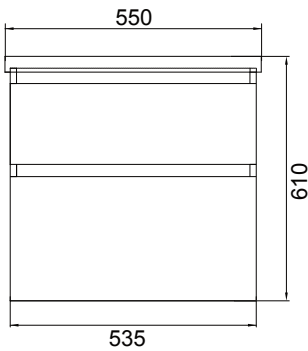

Lorelle

DESCRIPTION

Lorelle 550 Wall-Hung Vanity, 2 Drawer, White / Melamine

FEATURES

- Dimensions - W 550 x H 610 x D 455mm
- Available in White Gloss Paint or Melamine
- The paint used on our products is polyurethane or UV based. The five layer hard paint finish is more durable than other lacquer finishes.
- Timber Effect Melamine: Our wood grain melamine is a low-pressure laminate.
- Ceramic basin with overflow from Europe, NZ-made cabinetry.
- New depth in drawers offers more convenient storage
- Soft-close drawer/s with handleless design. Available with a white or melamine integrated handle.
- Includes Fischer fixing bolt set – basin must be secured to the wall.

TECHNICAL DRAWINGS*

Top

Section of Top Drawer

Front

Side Section

PAINT FINISH

White Gloss

MELAMINE FINISHES