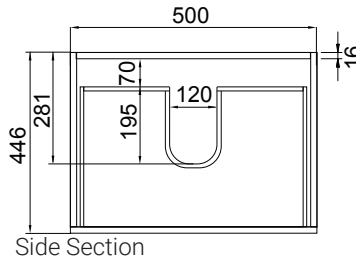

## FEATURES

- Dimensions - W 550 x H 470 x D 455mm
- Available in White Gloss Paint or Melamine
- The paint used on our products is polyurethane or UV based. The five layer hard paint finish is more durable than other lacquer finishes.
- Timber Effect Melamine: Our wood grain melamine is a low-pressure laminate.
- Ceramic basin with overflow from Europe, NZ-made cabinetry.
- New depth in drawers offers more convenient storage
- Soft-close drawer/s with handleless design. Available with a white or melamine integrated handle.
- Includes Fischer fixing bolt set – basin must be secured to the wall.

## TECHNICAL DRAWINGS\*

Top

Front

Section of Top Drawer

Side Section