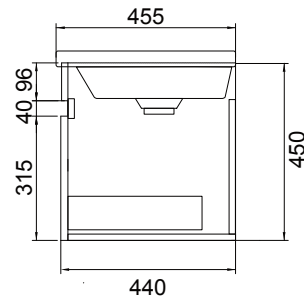

## FEATURES

- Dimensions - W 550 x H 470 x D 455mm
- Available in White Gloss Paint or Melamine
- The paint used on our products is polyurethane or UV based. The five layer hard paint finish is more durable than other lacquer finishes.
- Timber Effect Melamine: Our wood grain melamine is a low-pressure laminate.
- Ceramic basin with overflow from Europe, NZ-made cabinetry.
- New depth in drawers offers more convenient storage
- Soft-close drawer/s with handleless design. Available with a white or melamine integrated handle.
- Includes Fischer fixing bolt set – basin must be secured to the wall.

## TECHNICAL DRAWINGS\*

Top

Front

Section of Top Drawer

Side Section