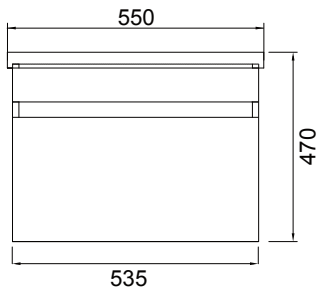

## FEATURES

- Dimensions - W 550 x H 470 x D 455mm
- Available in White Gloss Paint or Melamine
- The paint used on our products is polyurethane or UV based. The five layer hard paint finish is more durable than other lacquer finishes.
- Timber Effect Melamine: Our wood grain melamine is a low-pressure laminate.
- Ceramic basin with overflow from Europe, NZ-made cabinetry.
- New depth in drawers offers more convenient storage
- Soft-close drawer/s with handleless design. Available with a white or melamine integrated handle.
- Includes Fischer fixing bolt set – basin must be secured to the wall.

## TECHNICAL DRAWINGS\*

Top

Front

Section of Top Drawer

Side Section