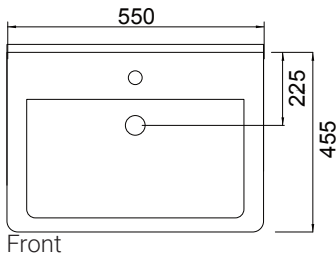

## DESCRIPTION

Lorelle 550 Wall-Hung Vanity, 1 Drawer, White / Melamine

## FEATURES

- Dimensions - W 550 x H 470 x D 455mm
- Available in White Gloss Paint or Melamine
- The paint used on our products is polyurethane or UV based. The five layer hard paint finish is more durable than other lacquer finishes.
- Timber Effect Melamine: Our wood grain melamine is a low-pressure laminate.
- Ceramic basin with overflow from Europe, NZ-made cabinetry.
- New depth in drawers offers more convenient storage
- Soft-close drawer/s with handleless design. Available with a white or melamine integrated handle.
- Includes Fischer fixing bolt set – basin must be secured to the wall.

## TECHNICAL DRAWINGS\*

Top

Front

Section of Top Drawer

Side Section