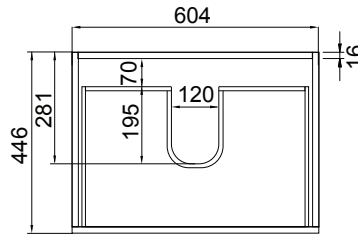

Section of Top Drawer