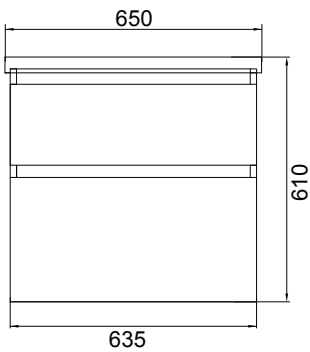

Lorelle

DESCRIPTION

Lorelle 650 Wall-Hung Vanity, 2 Drawer, White / Melamine

FEATURES

- Dimensions - W 650 x H 610 x D 455mm
- Available in White Gloss Paint or Melamine
- The paint used on our products is polyurethane or UV based. The five layer hard paint finish is more durable than other lacquer finishes.
- Timber Effect Melamine: Our wood grain melamine is a low-pressure laminate.
- Ceramic basin with overflow from Europe, NZ-made cabinetry.
- New depth in drawers offers more convenient storage
- Soft-close drawer/s with handleless design. Available with a white or melamine integrated handle.
- Includes Fischer fixing bolt set – basin must be secured to the wall.

TECHNICAL DRAWINGS*

Top

Section of Top Drawer

Front

Side Section

PAINT FINISH

White Gloss

MELAMINE FINISHES

*Measurements given are nominal