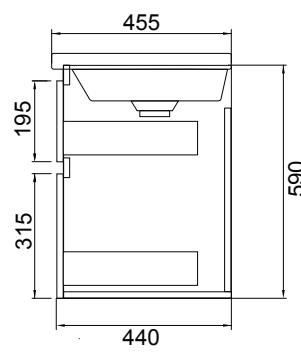

Lorelle

DESCRIPTION

Lorelle 650 Wall-Hung Vanity, 2 Drawer, White / Melamine

FEATURES

- Dimensions - W 650 x H 610 x D 455mm
- Available in White Gloss Paint or Melamine
- The paint used on our products is polyurethane or UV based. The five layer hard paint finish is more durable than other lacquer finishes.
- Timber Effect Melamine: Our wood grain melamine is a low-pressure laminate.
- Ceramic basin with overflow from Europe, NZ-made cabinetry.
- New depth in drawers offers more convenient storage
- Soft-close drawer/s with handleless design. Available with a white or melamine integrated handle.
- Includes Fischer fixing bolt set – basin must be secured to the wall.

TECHNICAL DRAWINGS*

Top

Section of Top Drawer

Front

Side Section

PAINT FINISH

White Gloss

MELAMINE FINISHES

*Measurements given are nominal