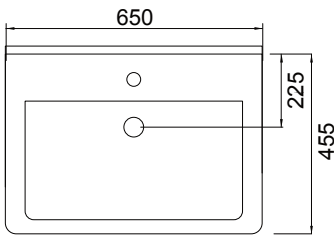

Lorelle

DESCRIPTION

Lorelle 650 Wall-Hung Vanity, 2 Drawer, White / Melamine

FEATURES

- Dimensions - W 650 x H 610 x D 455mm
- Available in White Gloss Paint or Melamine
- The paint used on our products is polyurethane or UV based. The five layer hard paint finish is more durable than other lacquer finishes.
- Timber Effect Melamine: Our wood grain melamine is a low-pressure laminate.
- Ceramic basin with overflow from Europe, NZ-made cabinetry.
- New depth in drawers offers more convenient storage
- Soft-close drawer/s with handleless design. Available with a white or melamine integrated handle.
- Includes Fischer fixing bolt set – basin must be secured to the wall.

TECHNICAL DRAWINGS*

Top

Section of Top Drawer

Front

Side Section

PAINT FINISH

White Gloss

MELAMINE FINISHES

*Measurements given are nominal