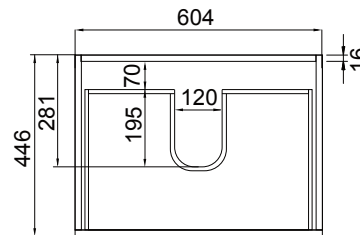

## FEATURES

- Dimensions - W 650 x H 470 x D 455mm
- Available in White Gloss Paint or Melamine
- The paint used on our products is polyurethane or UV based. The five layer hard paint finish is more durable than other lacquer finishes.
- Timber Effect Melamine: Our wood grain melamine is a low-pressure laminate.
- Ceramic basin with overflow from Europe, NZ-made cabinetry.
- New depth in drawers offers more convenient storage
- Soft-close drawer/s with handleless design. Available with a white or melamine integrated handle.
- Includes Fischer fixing bolt set – basin must be secured to the wall.

## TECHNICAL DRAWINGS\*

Top

Section of Top Drawer

Front

Side Section