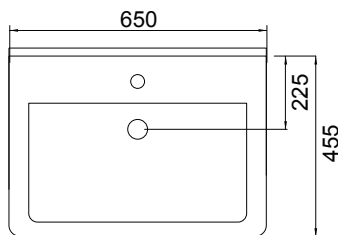

## DESCRIPTION

Lorelle 650 Wall-Hung Vanity, 1 Drawer, White / Melamine

## FEATURES

- Dimensions - W 650 x H 470 x D 455mm
- Available in White Gloss Paint or Melamine
- The paint used on our products is polyurethane or UV based. The five layer hard paint finish is more durable than other lacquer finishes.
- Timber Effect Melamine: Our wood grain melamine is a low-pressure laminate.
- Ceramic basin with overflow from Europe, NZ-made cabinetry.
- New depth in drawers offers more convenient storage
- Soft-close drawer/s with handleless design. Available with a white or melamine integrated handle.
- Includes Fischer fixing bolt set – basin must be secured to the wall.

## TECHNICAL DRAWINGS\*

Top

Section of Top Drawer

Front

Side Section