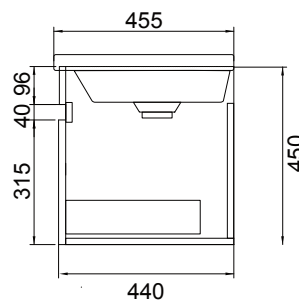

## FEATURES

- Dimensions - W 650 x H 470 x D 455mm
- Available in White Gloss Paint or Melamine
- The paint used on our products is polyurethane or UV based. The five layer hard paint finish is more durable than other lacquer finishes.
- Timber Effect Melamine: Our wood grain melamine is a low-pressure laminate.
- Ceramic basin with overflow from Europe, NZ-made cabinetry.
- New depth in drawers offers more convenient storage
- Soft-close drawer/s with handleless design. Available with a white or melamine integrated handle.
- Includes Fischer fixing bolt set – basin must be secured to the wall.

## TECHNICAL DRAWINGS\*

Top

Section of Top Drawer

Front

Side Section