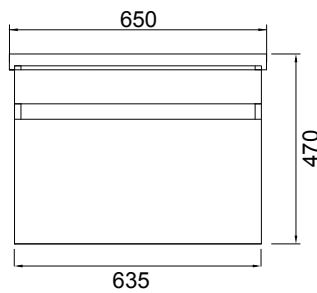

## FEATURES

- Dimensions - W 650 x H 470 x D 455mm
- Available in White Gloss Paint or Melamine
- The paint used on our products is polyurethane or UV based. The five layer hard paint finish is more durable than other lacquer finishes.
- Timber Effect Melamine: Our wood grain melamine is a low-pressure laminate.
- Ceramic basin with overflow from Europe, NZ-made cabinetry.
- New depth in drawers offers more convenient storage
- Soft-close drawer/s with handleless design. Available with a white or melamine integrated handle.
- Includes Fischer fixing bolt set – basin must be secured to the wall.

## TECHNICAL DRAWINGS\*

Top

Section of Top Drawer

Front

Side Section