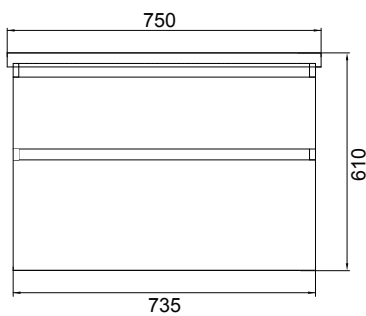

## FEATURES

- Dimensions - W 750 x H 610 x D 455mm
- Available in White Gloss Paint or Melamine
- The paint used on our products is polyurethane or UV based. The five layer hard paint finish is more durable than other lacquer finishes.
- Timber Effect Melamine: Our wood grain melamine is a low-pressure laminate.
- Ceramic basin with overflow from Europe, NZ-made cabinetry.
- New depth in drawers offers more convenient storage
- Soft-close drawer/s with handleless design. Available with a white or melamine integrated handle.
- Includes Fischer fixing bolt set – basin must be secured to the wall.

## TECHNICAL DRAWINGS\*

Top

Section of Top Drawer

Front

Side Section