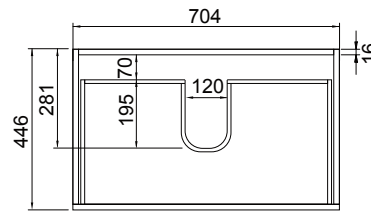

## FEATURES

- Dimensions - W 750 x H 610 x D 455mm
- Available in White Gloss Paint or Melamine
- The paint used on our products is polyurethane or UV based. The five layer hard paint finish is more durable than other lacquer finishes.
- Timber Effect Melamine: Our wood grain melamine is a low-pressure laminate.
- Ceramic basin with overflow from Europe, NZ-made cabinetry.
- New depth in drawers offers more convenient storage
- Soft-close drawer/s with handleless design. Available with a white or melamine integrated handle.
- Includes Fischer fixing bolt set – basin must be secured to the wall.

## TECHNICAL DRAWINGS\*

Top

Section of Top Drawer

Front

Side Section