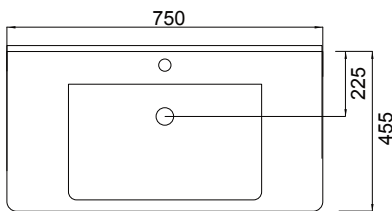

## DESCRIPTION

Lorelle 750 Wall-Hung Vanity, 2 Drawer, White / Melamine

## FEATURES

- Dimensions - W 750 x H 610 x D 455mm
- Available in White Gloss Paint or Melamine
- The paint used on our products is polyurethane or UV based. The five layer hard paint finish is more durable than other lacquer finishes.
- Timber Effect Melamine: Our wood grain melamine is a low-pressure laminate.
- Ceramic basin with overflow from Europe, NZ-made cabinetry.
- New depth in drawers offers more convenient storage
- Soft-close drawer/s with handleless design. Available with a white or melamine integrated handle.
- Includes Fischer fixing bolt set – basin must be secured to the wall.

## TECHNICAL DRAWINGS\*

Top

Section of Top Drawer

Front

Side Section