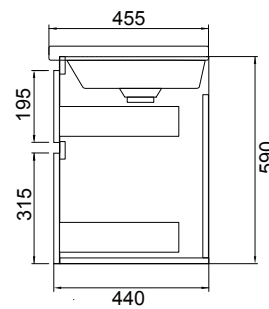

## FEATURES

- Dimensions - W 750 x H 610 x D 455mm
- Available in White Gloss Paint or Melamine
- The paint used on our products is polyurethane or UV based. The five layer hard paint finish is more durable than other lacquer finishes.
- Timber Effect Melamine: Our wood grain melamine is a low-pressure laminate.
- Ceramic basin with overflow from Europe, NZ-made cabinetry.
- New depth in drawers offers more convenient storage
- Soft-close drawer/s with handleless design. Available with a white or melamine integrated handle.
- Includes Fischer fixing bolt set – basin must be secured to the wall.

## TECHNICAL DRAWINGS\*

Top

Section of Top Drawer

Front

Side Section