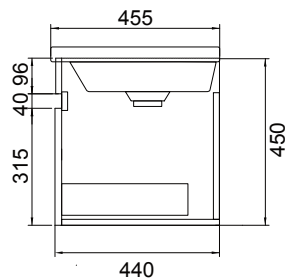

Lorelle

DESCRIPTION

Lorelle 750 1 Drawer, White / Melamine

FEATURES

- Dimensions - W 750 x H 470 x D 455mm
- Available in White Gloss Paint or Melamine
- The paint used on our products is polyurethane or UV based. The five layer hard paint finish is more durable than other lacquer finishes.
- Timber Effect Melamine: Our wood grain melamine is a low-pressure laminate.
- Ceramic basin with overflow from Europe, NZ-made cabinetry.
- New depth in drawers offers more convenient storage
- Soft-close drawer/s with handleless design. Available with a white or melamine integrated handle.
- Includes Fischer fixing bolt set – basin must be secured to the wall.

TECHNICAL DRAWINGS*

Top

Section of Top Drawer

Front

Side Section

PAINT FINISH

White Gloss

MELAMINE FINISHES