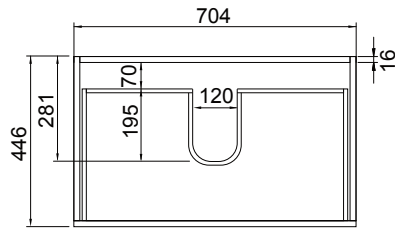

Section of Top Drawer