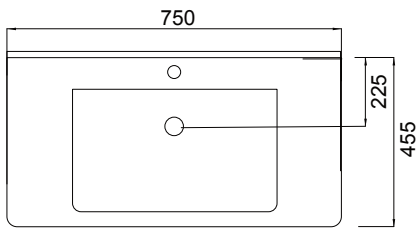

Lorelle

DESCRIPTION

Lorelle 750 1 Drawer, White / Melamine

FEATURES

- Dimensions - W 750 x H 470 x D 455mm
- Available in White Gloss Paint or Melamine
- The paint used on our products is polyurethane or UV based. The five layer hard paint finish is more durable than other lacquer finishes.
- Timber Effect Melamine: Our wood grain melamine is a low-pressure laminate.
- Ceramic basin with overflow from Europe, NZ-made cabinetry.
- New depth in drawers offers more convenient storage
- Soft-close drawer/s with handleless design. Available with a white or melamine integrated handle.
- Includes Fischer fixing bolt set – basin must be secured to the wall.

TECHNICAL DRAWINGS*

Top

Section of Top Drawer

Front

Side Section

PAINT FINISH

White Gloss

MELAMINE FINISHES