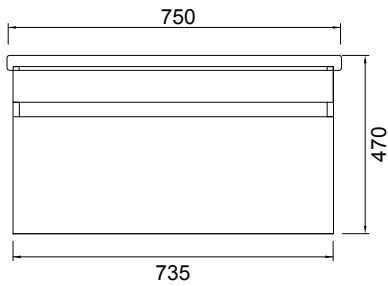

Lorelle

DESCRIPTION

Lorelle 750 1 Drawer, White / Melamine

FEATURES

- Dimensions - W 750 x H 470 x D 455mm
- Available in White Gloss Paint or Melamine
- The paint used on our products is polyurethane or UV based. The five layer hard paint finish is more durable than other lacquer finishes.
- Timber Effect Melamine: Our wood grain melamine is a low-pressure laminate.
- Ceramic basin with overflow from Europe, NZ-made cabinetry.
- New depth in drawers offers more convenient storage
- Soft-close drawer/s with handleless design. Available with a white or melamine integrated handle.
- Includes Fischer fixing bolt set – basin must be secured to the wall.

TECHNICAL DRAWINGS*

Top

Section of Top Drawer

Front

Side Section

PAINT FINISH

White Gloss

MELAMINE FINISHES