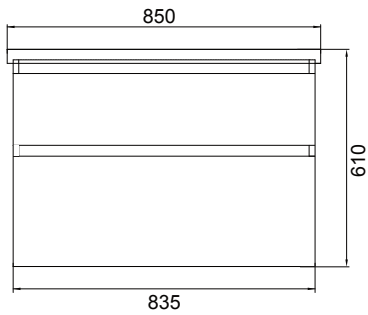

## FEATURES

- Dimensions - W 850 x H 610 x D 455mm
- Available in White Gloss Paint or Melamine
- The paint used on our products is polyurethane or UV based. The five layer hard paint finish is more durable than other lacquer finishes.
- Timber Effect Melamine: Our wood grain melamine is a low-pressure laminate.
- Ceramic basin with overflow from Europe, NZ-made cabinetry.
- New depth in drawers offers more convenient storage
- Soft-close drawer/s with handleless design. Available with a white or melamine integrated handle.
- Includes Fischer fixing bolt set – basin must be secured to the wall.

## TECHNICAL DRAWINGS\*

Top

Section of Top Drawer

Front

Side Section