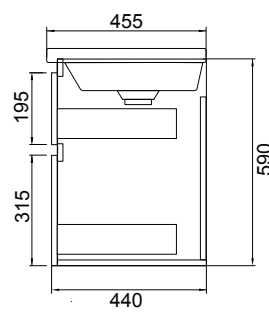

## FEATURES

- Dimensions - W 850 x H 610 x D 455mm
- Available in White Gloss Paint or Melamine
- The paint used on our products is polyurethane or UV based. The five layer hard paint finish is more durable than other lacquer finishes.
- Timber Effect Melamine: Our wood grain melamine is a low-pressure laminate.
- Ceramic basin with overflow from Europe, NZ-made cabinetry.
- New depth in drawers offers more convenient storage
- Soft-close drawer/s with handleless design. Available with a white or melamine integrated handle.
- Includes Fischer fixing bolt set – basin must be secured to the wall.

## TECHNICAL DRAWINGS\*

Top

Section of Top Drawer

Front

Side Section