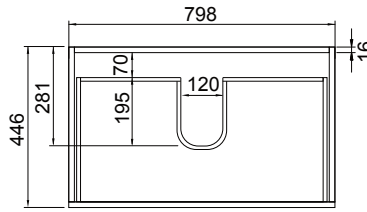

## FEATURES

- Dimensions - W 850 x H 610 x D 455mm
- Available in White Gloss Paint or Melamine
- The paint used on our products is polyurethane or UV based. The five layer hard paint finish is more durable than other lacquer finishes.
- Timber Effect Melamine: Our wood grain melamine is a low-pressure laminate.
- Ceramic basin with overflow from Europe, NZ-made cabinetry.
- New depth in drawers offers more convenient storage
- Soft-close drawer/s with handleless design. Available with a white or melamine integrated handle.
- Includes Fischer fixing bolt set – basin must be secured to the wall.

## TECHNICAL DRAWINGS\*

Top

Section of Top Drawer

Front

Side Section