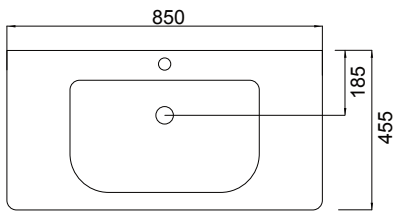

## DESCRIPTION

Lorelle 850 Wall-Hung Vanity, 2 Drawer, White / Melamine

## FEATURES

- Dimensions - W 850 x H 610 x D 455mm
- Available in White Gloss Paint or Melamine
- The paint used on our products is polyurethane or UV based. The five layer hard paint finish is more durable than other lacquer finishes.
- Timber Effect Melamine: Our wood grain melamine is a low-pressure laminate.
- Ceramic basin with overflow from Europe, NZ-made cabinetry.
- New depth in drawers offers more convenient storage
- Soft-close drawer/s with handleless design. Available with a white or melamine integrated handle.
- Includes Fischer fixing bolt set – basin must be secured to the wall.

## TECHNICAL DRAWINGS\*

Top

Section of Top Drawer

Front

Side Section