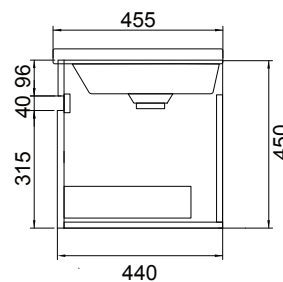

Lorelle

DESCRIPTION

Lorelle 850 1 Drawer, White / Melamine

FEATURES

- Dimensions - W 850 x H 470 x D 455mm
- Available in White Gloss Paint or Melamine
- The paint used on our products is polyurethane or UV based. The five layer hard paint finish is more durable than other lacquer finishes.
- Timber Effect Melamine: Our wood grain melamine is a low-pressure laminate.
- Ceramic basin with overflow from Europe, NZ-made cabinetry.
- New depth in drawers offers more convenient storage
- Soft-close drawer/s with handleless design. Available with a white or melamine integrated handle.
- Includes Fischer fixing bolt set – basin must be secured to the wall.

TECHNICAL DRAWINGS*

Top

Section of Top Drawer

Front

Side Section

PAINT FINISH

White Gloss

MELAMINE FINISHES