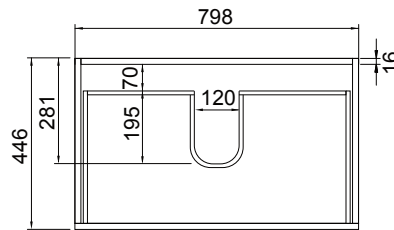

Section of Top Drawer