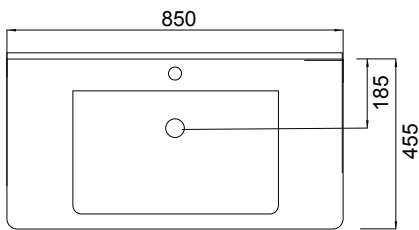

Lorelle

DESCRIPTION

Lorelle 850 1 Drawer, White / Melamine

FEATURES

- Dimensions - W 850 x H 470 x D 455mm
- Available in White Gloss Paint or Melamine
- The paint used on our products is polyurethane or UV based. The five layer hard paint finish is more durable than other lacquer finishes.
- Timber Effect Melamine: Our wood grain melamine is a low-pressure laminate.
- Ceramic basin with overflow from Europe, NZ-made cabinetry.
- New depth in drawers offers more convenient storage
- Soft-close drawer/s with handleless design. Available with a white or melamine integrated handle.
- Includes Fischer fixing bolt set – basin must be secured to the wall.

TECHNICAL DRAWINGS*

Top

Section of Top Drawer

Front

Side Section

PAINT FINISH

White Gloss

MELAMINE FINISHES