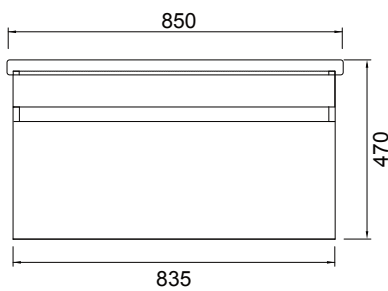

Lorelle

DESCRIPTION

Lorelle 850 1 Drawer, White / Melamine

FEATURES

- Dimensions - W 850 x H 470 x D 455mm
- Available in White Gloss Paint or Melamine
- The paint used on our products is polyurethane or UV based. The five layer hard paint finish is more durable than other lacquer finishes.
- Timber Effect Melamine: Our wood grain melamine is a low-pressure laminate.
- Ceramic basin with overflow from Europe, NZ-made cabinetry.
- New depth in drawers offers more convenient storage
- Soft-close drawer/s with handleless design. Available with a white or melamine integrated handle.
- Includes Fischer fixing bolt set – basin must be secured to the wall.

TECHNICAL DRAWINGS*

Top

Section of Top Drawer

Front

Side Section

PAINT FINISH

White Gloss

MELAMINE FINISHES