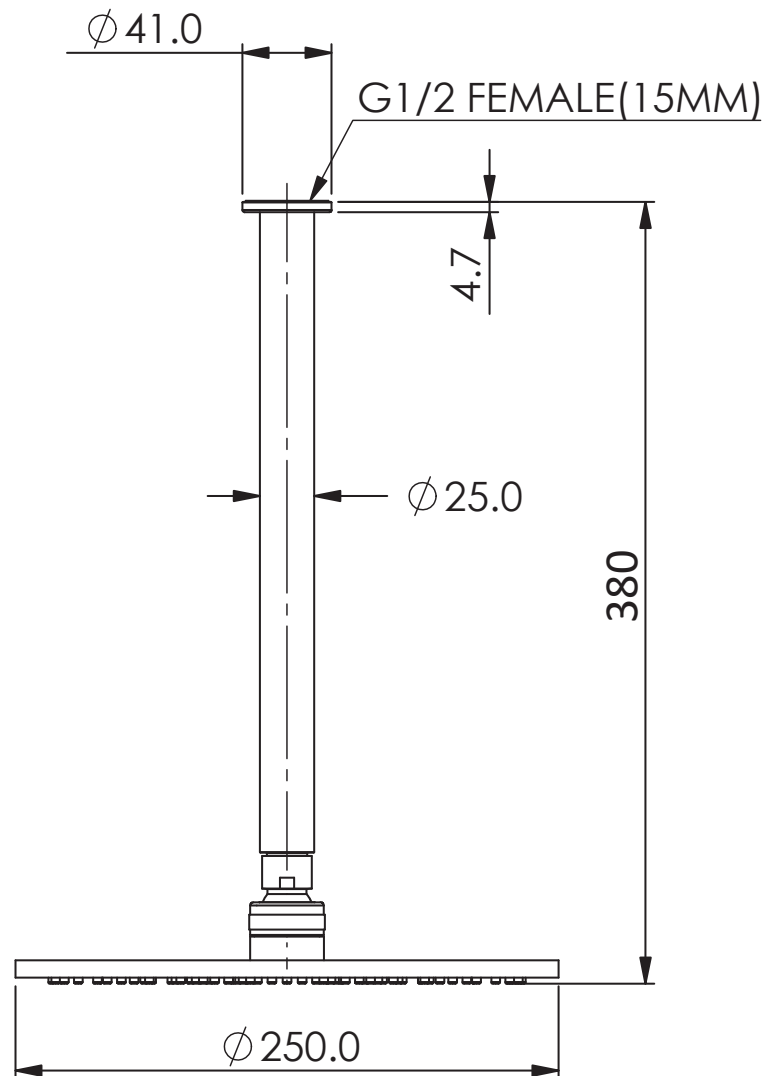

Lavish Brass Ceiling Shower

239101CP | Chrome

239101BN | Brushed Nickel

239101BB | Brushed Brass

239101MB | Matte Black

239101BC | Brushed Copper

239101GM | Gun Metal

WELS 3 Star 9.0L/M

Single Function $\phi 250\text{mm}$ Brass Overhead

380mm arm length

GREENS

where life meets water