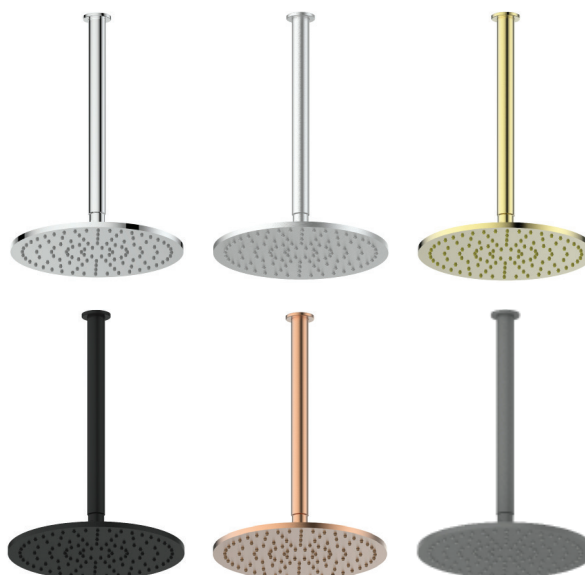

# Lavish Brass Ceiling Shower

239101CP | Chrome

239101BN | Brushed Nickel

239101BB | Brushed Brass

239101MB | Matte Black

239101BC | Brushed Copper

239101GM | Gun Metal

WELS 3 Star 9.0L/M

Single Function  $\phi 250\text{mm}$  Brass Overhead

380mm arm length

**GREENS**

where life meets water