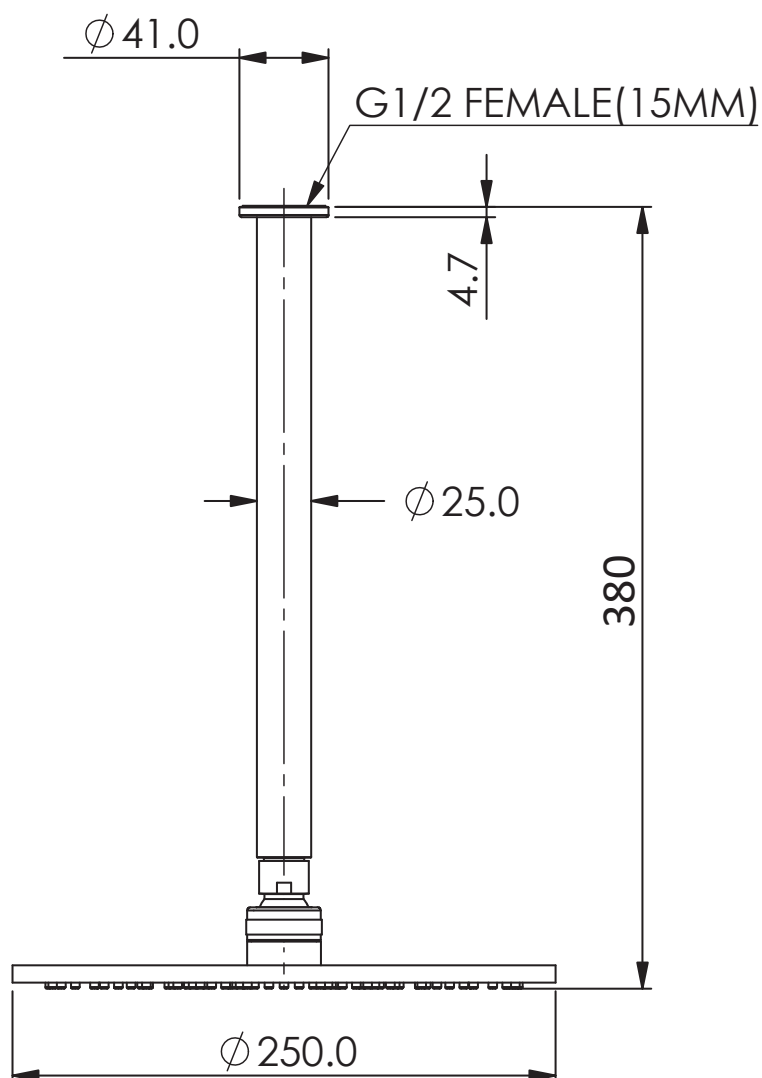

# Lavish Brass Ceiling Shower

239101CP | Chrome

239101BN | Brushed Nickel

239101BB | Brushed Brass

239101MB | Matte Black

239101BC | Brushed Copper

239101GM | Gun Metal

WELS 3 Star 9.0L/M

Single Function  $\phi 250\text{mm}$  Brass Overhead

380mm arm length

**GREENS**

where life meets water