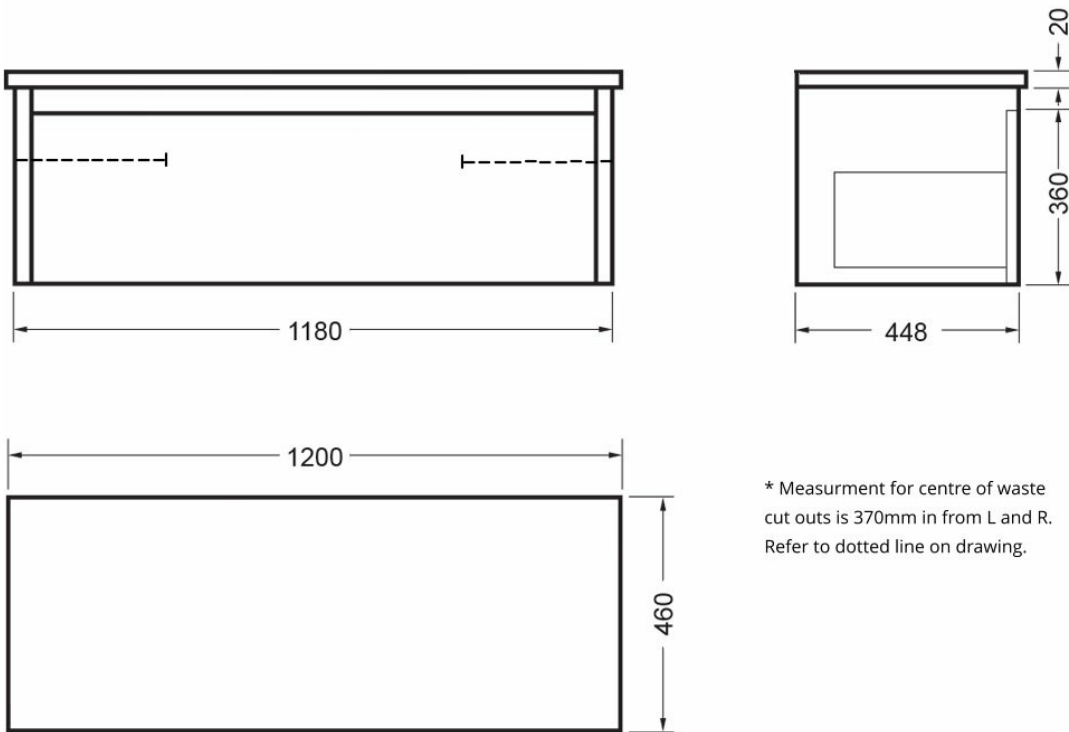

NOVARA WALL VANITY 1200 DOUBLE BOWL 1 X DRAWER
ELESTONE TOP

87250Exx.xx

ELEMENTi

* Measurement for centre of waste cut outs is 370mm in from L and R. Refer to dotted line on drawing.

	Silica Free	No use of Silica on vanity tops making it safer for you & the family
	Residential/Light Commercial Use	Suitable for Residential/Light Commercial Use (Kitchens, Bathrooms and Laundries in Hotels, Motels and Retirement Villages).
	Guarantee	5 Year Guarantee (EleStone Top & Cabinet)
	Moisture Resistant	Made from Moisture Resistant Board
	Soft Close Drawer System	Incorporates Soft Close Drawer and Doors.
	Environmental Choice	Product manufactured predominantly from sustainably grown New Zealand plantation pine forests and is Environmental Choice Certified.
	Made in New Zealand	Designed & Engineered in New Zealand

Crisp lines, a clean finish and impressive features; a stylish and practical option for any space, our Elementi Novara bathroom vanities are available in 12 cabinet finishes with various top options to suit even the most particular of tastes.