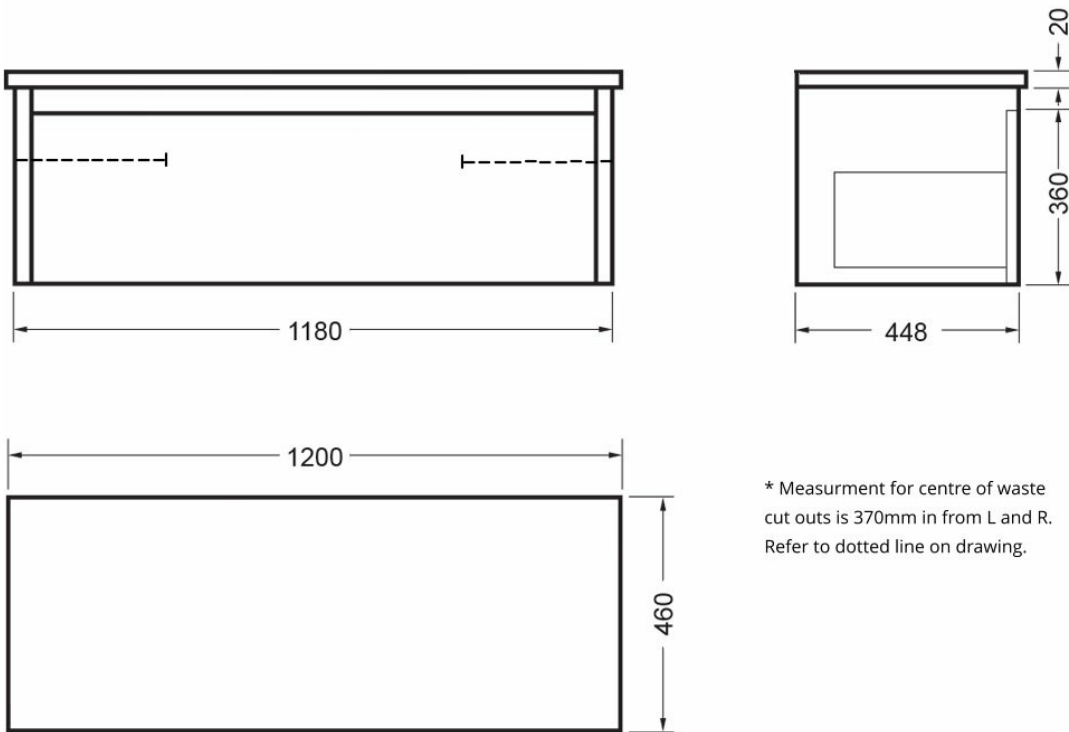

NOVARA WALL VANITY 1200 DOUBLE BOWL 1 X DRAWER
ELESTONE TOP

87250Exx.xx

ELEMENTI

* Measurement for centre of waste cut outs is 370mm in from L and R. Refer to dotted line on drawing.

	Silica Free	No use of Silica on vanity tops making it safer for you & the family
	Residential/Light Commercial Use	Suitable for Residential/Light Commercial Use (Kitchens, Bathrooms and Laundries in Hotels, Motels and Retirement Villages).
	Guarantee	5 Year Guarantee (EleStone Top & Cabinet)
	Moisture Resistant	Made from Moisture Resistant Board
	Soft Close Drawer System	Incorporates Soft Close Drawer and Doors.
	Environmental Choice	Product manufactured predominantly from sustainably grown New Zealand plantation pine forests and is Environmental Choice Certified.
	Made in New Zealand	Designed & Engineered in New Zealand

Crisp lines, a clean finish and impressive features; a stylish and practical option for any space, our Elementi Novara bathroom vanities are available in 12 cabinet finishes with various top options to suit even the most particular of tastes.