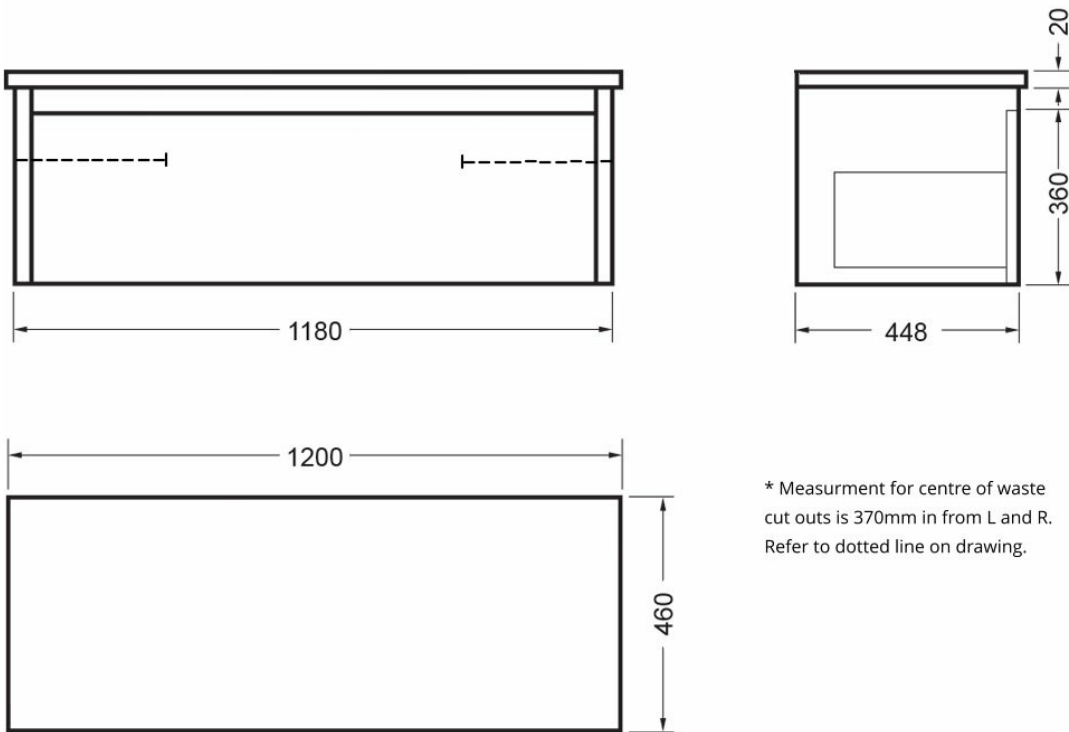

NOVARA WALL VANITY 1200 DOUBLE BOWL 1 X DRAWER  
ELESTONE TOP

87250Exx.xx

ELEMENTI

\* Measurement for centre of waste cut outs is 370mm in from L and R. Refer to dotted line on drawing.

Silica Free

No use of Silica on vanity tops making it safer for you & the family