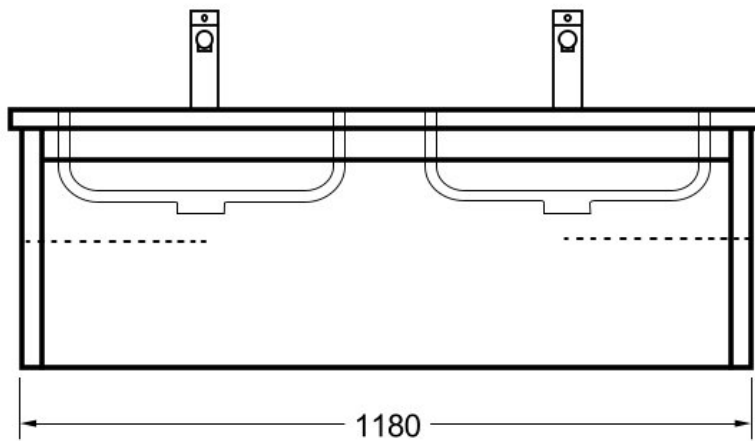

NOVARA WALL VANITY 1200 1XDRAWER 2X BOWL POLYMARBLE

ELEMENTI

* Measurement for centre of waste cut outs is 299mm in from L and R. Refer to dotted line on drawing.

Silica Free

No use of Silica on vanity tops making it safer for you & the family