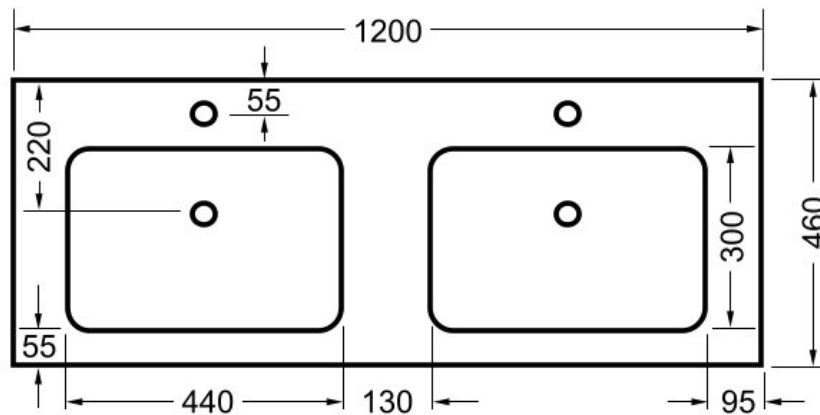

NOVARA WALL VANITY 1200 1XDRAWER 2X BOWL POLYMARBLE

ELEMENTI

* Measurement for centre of waste cut outs is 299mm in from L and R. Refer to dotted line on drawing.

Silica Free

No use of Silica on vanity tops making it safer for you & the family