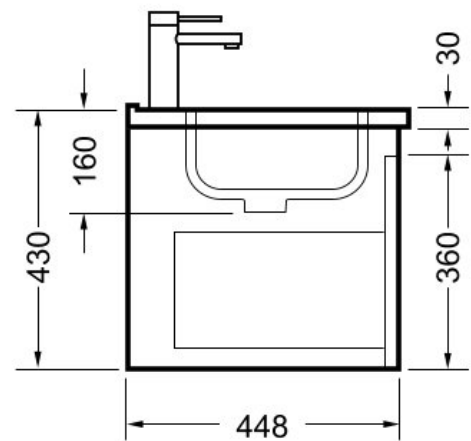

NOVARA WALL VANITY 1200 1XDRAWER 2X BOWL POLYMARBLE

ELEMENTI

* Measurement for centre of waste cut outs is 299mm in from L and R. Refer to dotted line on drawing.

Silica Free

No use of Silica on vanity tops making it safer for you & the family