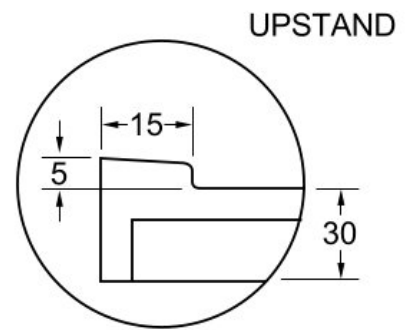

NOVARA WALL VANITY 1200 1XDRAWER 2X BOWL POLYMARBLE

ELEMENTI

* Measurement for centre of waste cut outs is 299mm in from L and R. Refer to dotted line on drawing.

Silica Free

No use of Silica on vanity tops making it safer for you & the family