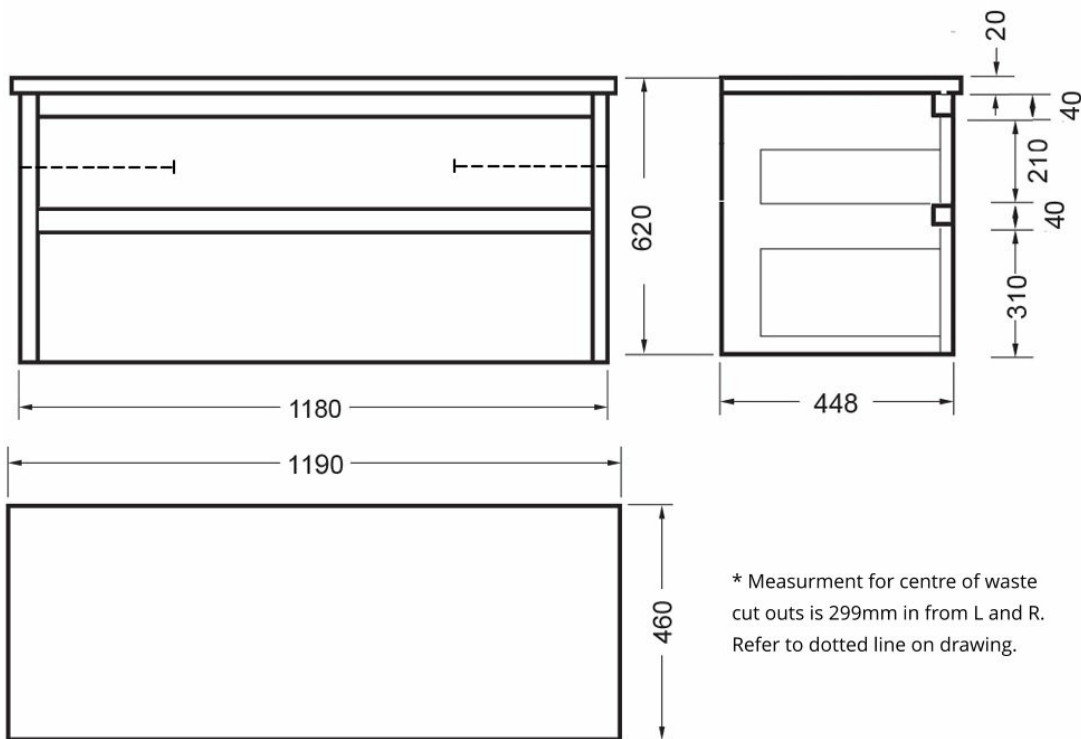

NOVARA WALL VANITY 1200 DOUBLE BOWL 2 X DRAWER
ELESTONE TOP

84250Exx.xx

ELEMENTi

Silica Free

No use of Silica on vanity tops making it safer for you & the family

Residential/Light Commercial Use

Suitable for Residential/Light Commercial Use (Kitchens, Bathrooms and Laundries in Hotels, Motels and Retirement Villages).

Guarantee

5 Year Guarantee (EleStone Top & Cabinet)

Moisture Resistant

Made from Moisture Resistant Board

Soft Close Drawer System

Incorporates Soft Close Drawer and Doors.

Environmental Choice

Product manufactured predominantly from sustainably grown New Zealand plantation pine forests and is Environmental Choice Certified.