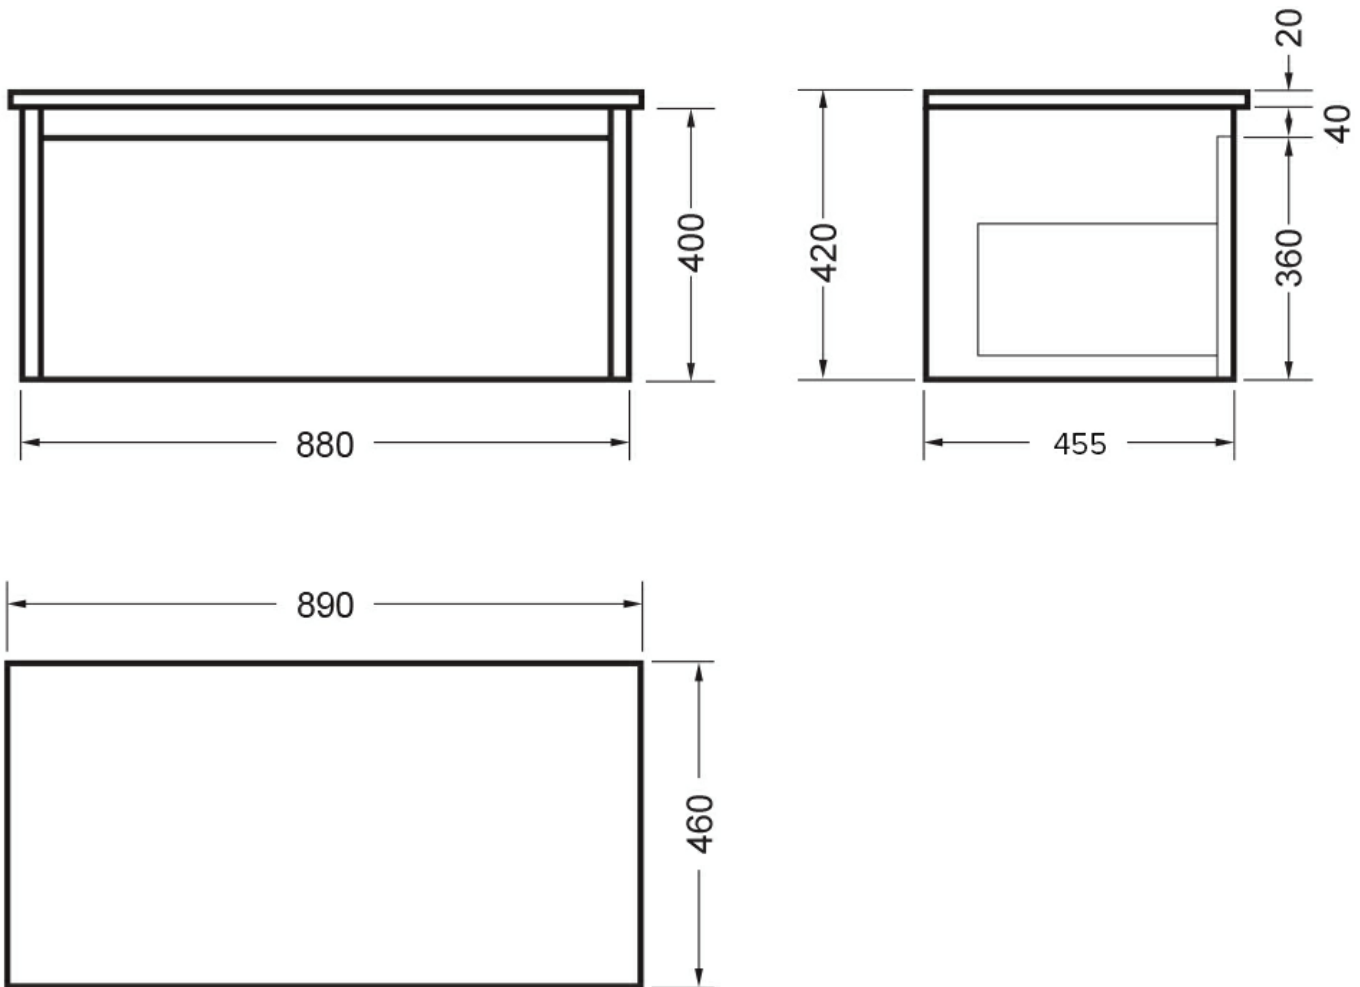

NOVARA 900WALL VANITY 1 X DRAWER - WHITE ELESTONE TOP

ELEMENTI

Silica Free

No use of Silica on vanity tops making it safer for you & the family

Residential/Light Commercial Use

Suitable for Residential/Light Commercial Use (Kitchens, Bathrooms and Laundries in Hotels, Motels and Retirement Villages).

Made in New
Zealand

Designed & Engineered in New Zealand

Crisp lines, a clean finish and impressive features are what defines the Novara vanity range.