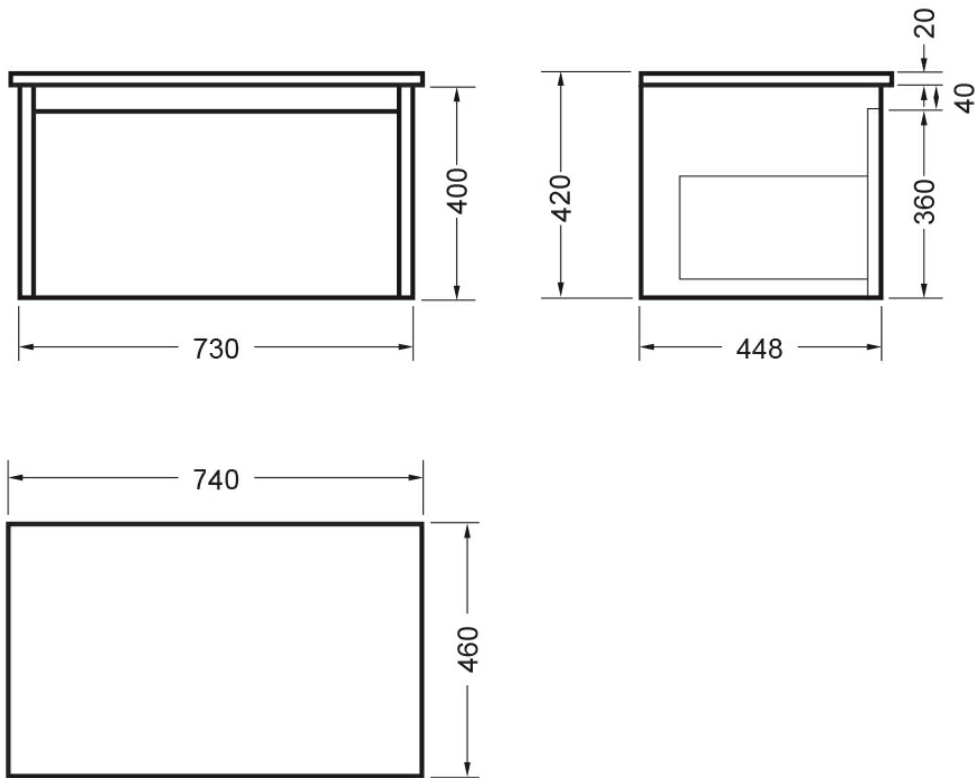

NOVARA WALL VANITY 750 1 X DRAWER  
ELESTONE TOP

87220Exx.xx

ELEMENTI

Silica Free

No use of Silica on vanity tops making it safer for you & the family

Residential/Light Commercial Use

Suitable for Residential/Light Commercial Use (Kitchens, Bathrooms and Laundries in Hotels, Motels and Retirement Villages).