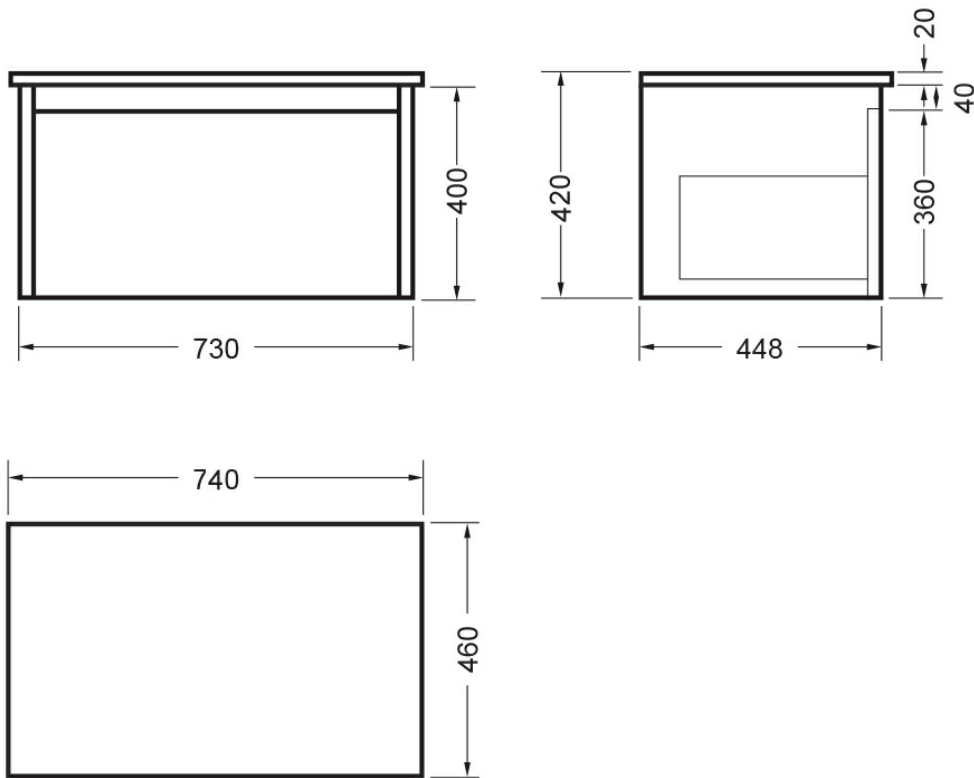

NOVARA WALL VANITY 750 1 X DRAWER  
ELESTONE TOP

87220Exx.xx

ELEMENTi

Silica Free

No use of Silica on vanity tops making it safer for you & the family

Residential/Light Commercial Use

Suitable for Residential/Light Commercial Use (Kitchens, Bathrooms and Laundries in Hotels, Motels and Retirement Villages).