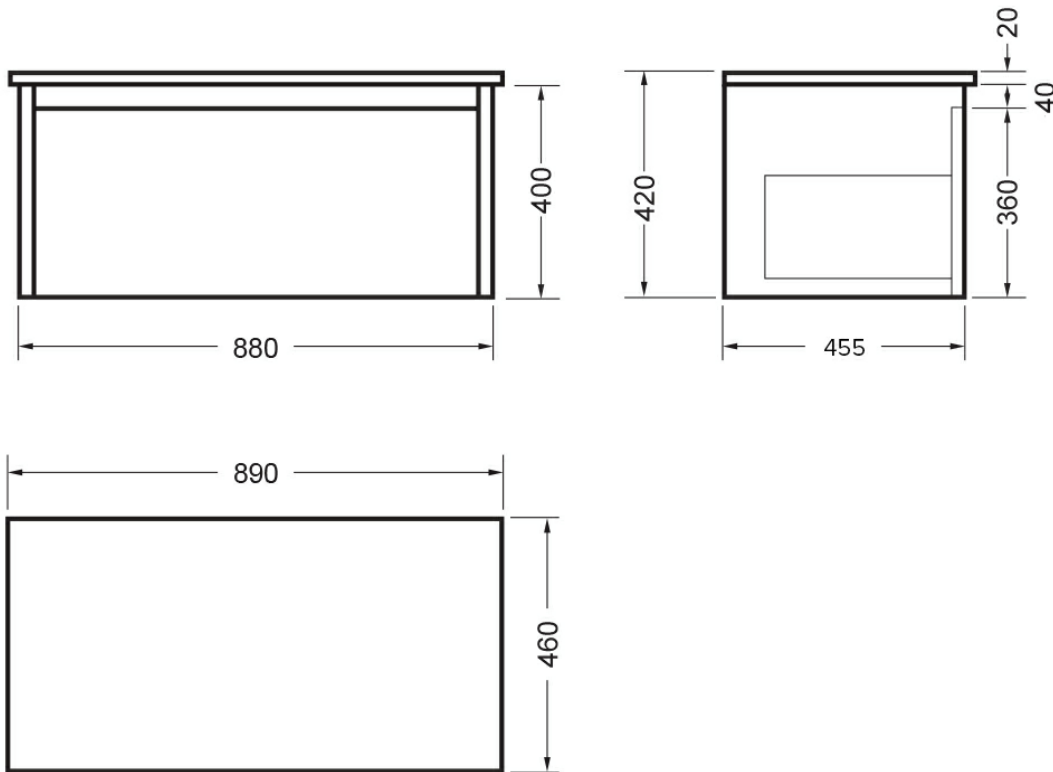

NOVARA WALL VANITY 900 1 X DRAWER  
ELESTONE TOP

87230EXX.XX

ELEMENTi

	<b>Silica Free</b>	No use of Silica on vanity tops making it safer for you & the family
	<b>Residential/Light Commercial Use</b>	Suitable for Residential/Light Commercial Use (Kitchens, Bathrooms and Laundries in Hotels, Motels and Retirement Villages).
	<b>Guarantee</b>	5 Year Guarantee (EleStone Top & Cabinet)
	<b>Moisture Resistant</b>	Made from Moisture Resistant Board
	<b>Soft Close Drawer System</b>	Incorporates Soft Close Drawer and Doors.
	<b>Environmental Choice</b>	Product manufactured predominantly from sustainably grown New Zealand plantation pine forests and is Environmental Choice Certified.
	<b>Made in New Zealand</b>	Designed & Engineered in New Zealand

Crisp lines, a clean finish and impressive features; a stylish and practical option for any space, our Elementi Novara bathroom vanities are available in 12 cabinet finishes with various top options to suit even the most particular of tastes.