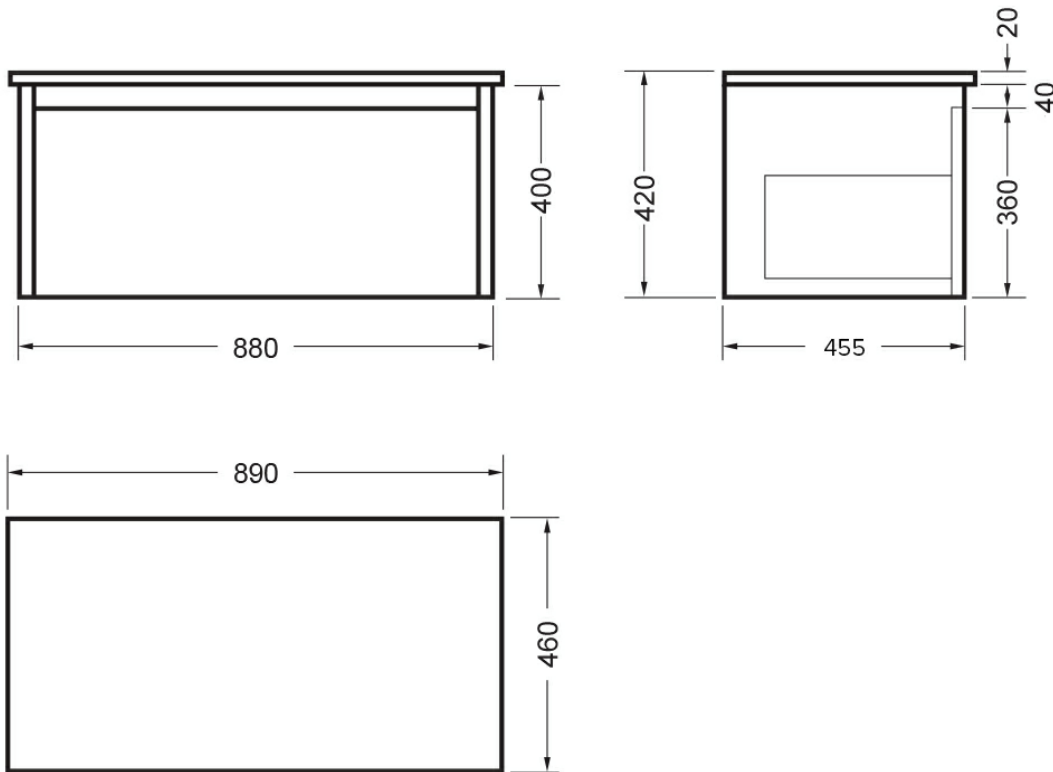

NOVARA WALL VANITY 900 1 X DRAWER
ELESTONE TOP

87230EXX.XX

ELEMENTi

	Silica Free	No use of Silica on vanity tops making it safer for you & the family
	Residential/Light Commercial Use	Suitable for Residential/Light Commercial Use (Kitchens, Bathrooms and Laundries in Hotels, Motels and Retirement Villages).
	Guarantee	5 Year Guarantee (EleStone Top & Cabinet)
	Moisture Resistant	Made from Moisture Resistant Board
	Soft Close Drawer System	Incorporates Soft Close Drawer and Doors.
	Environmental Choice	Product manufactured predominantly from sustainably grown New Zealand plantation pine forests and is Environmental Choice Certified.
	Made in New Zealand	Designed & Engineered in New Zealand

Crisp lines, a clean finish and impressive features; a stylish and practical option for any space, our Elementi Novara bathroom vanities are available in 12 cabinet finishes with various top options to suit even the most particular of tastes.