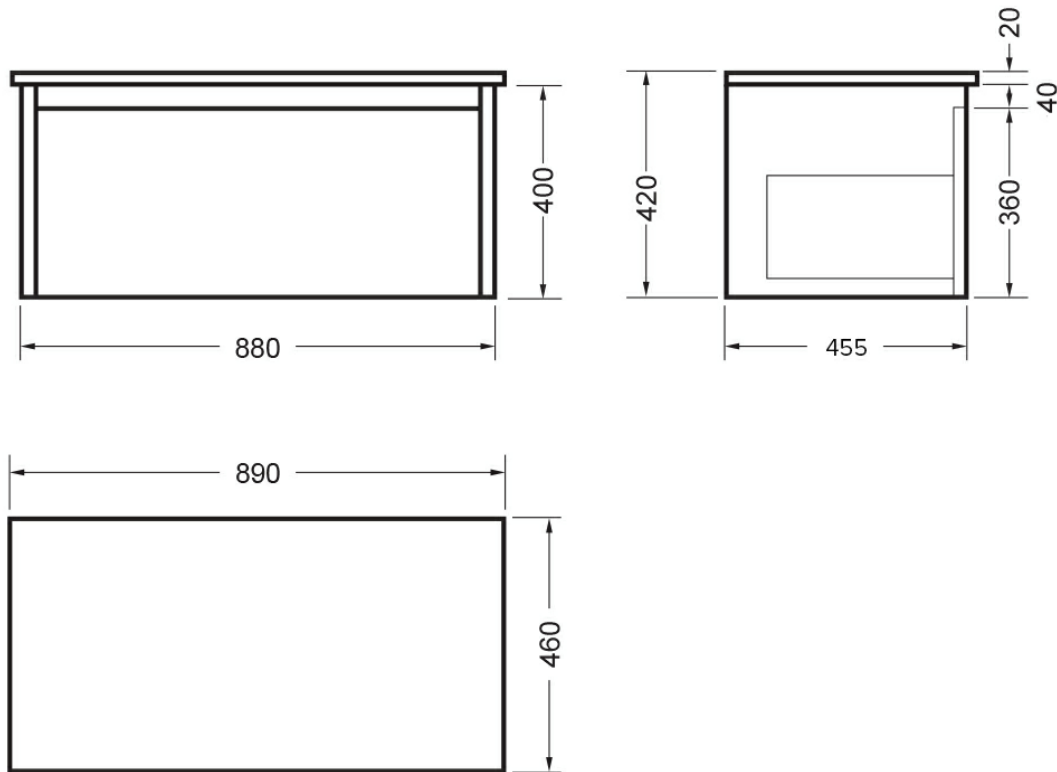

NOVARA WALL VANITY 900 1 X DRAWER  
ELESTONE TOP

87230EXX.XX

ELEMENTi

	<b>Silica Free</b>	No use of Silica on vanity tops making it safer for you & the family
	<b>Residential/Light Commercial Use</b>	Suitable for Residential/Light Commercial Use (Kitchens, Bathrooms and Laundries in Hotels, Motels and Retirement Villages).
	<b>Guarantee</b>	5 Year Guarantee (EleStone Top & Cabinet)
	<b>Moisture Resistant</b>	Made from Moisture Resistant Board
	<b>Soft Close Drawer System</b>	Incorporates Soft Close Drawer and Doors.
	<b>Environmental Choice</b>	Product manufactured predominantly from sustainably grown New Zealand plantation pine forests and is Environmental Choice Certified.
	<b>Made in New Zealand</b>	Designed & Engineered in New Zealand

Crisp lines, a clean finish and impressive features; a stylish and practical option for any space, our Elementi Novara bathroom vanities are available in 12 cabinet finishes with various top options to suit even the most particular of tastes.