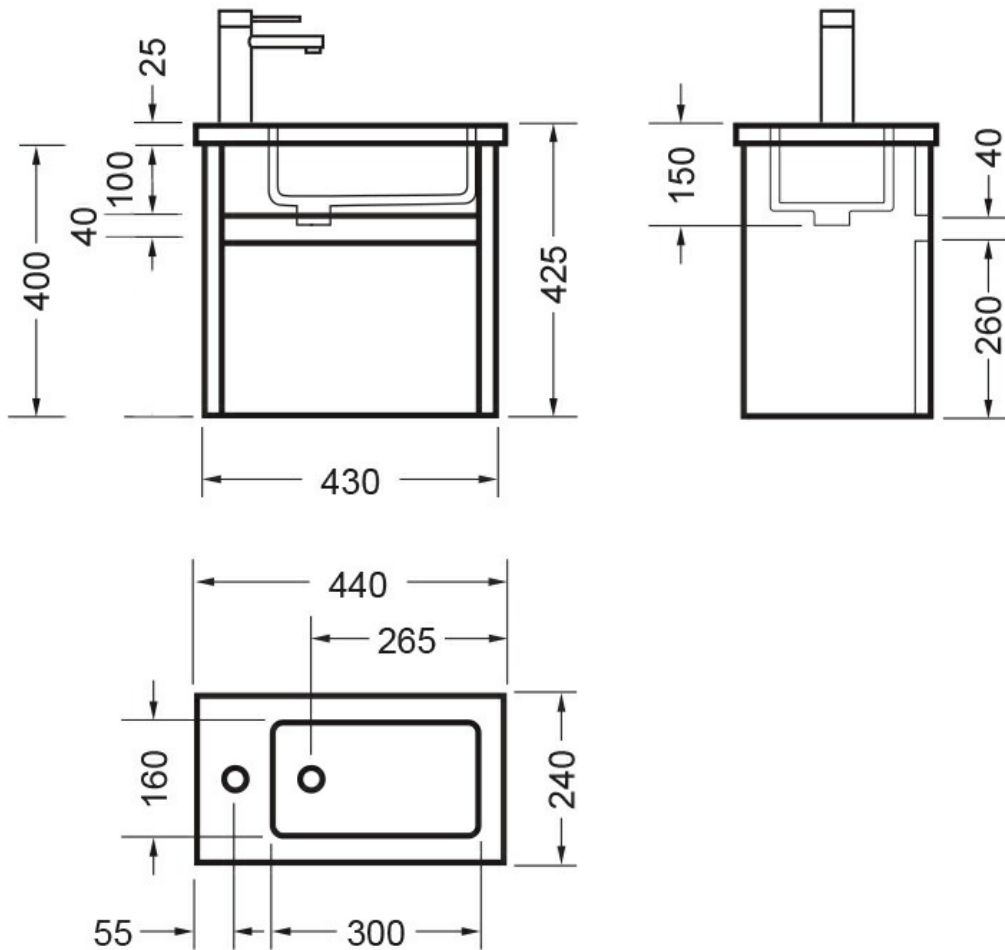

NOVARA WALL VANITY 440 1X DOOR

ELEMENTI

Silica Free

No use of Silica on vanity tops making it safer for you & the family

Guarantee

5 Year Guarantee

Hafele Lifetime Warranty

All Hafele Hardware comes with a Lifetime Warranty.

Hettich Guarantee

All Hettich Hardware comes with a Lifetime Warranty.

Delivery

Moisture Resistant

Made from Moisture Resistant Board

Soft Close Hinges

Incorporates Hettich Soft Close Hinges.