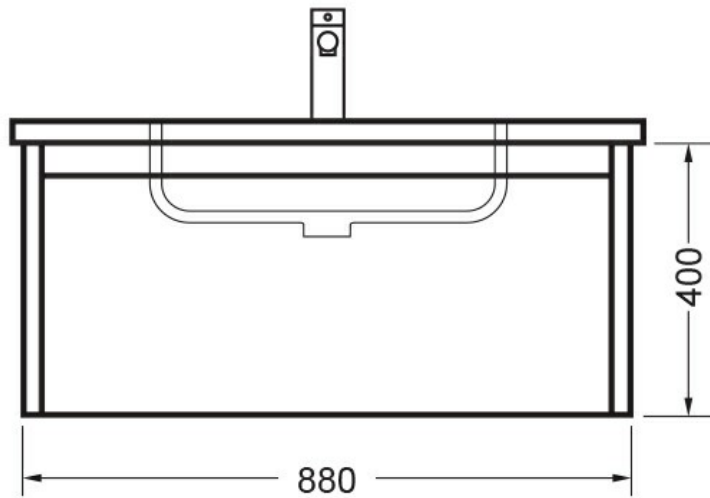

NOVARA WALL VANITY 900 1X DRAWER - POLYMARBLE

ELEMENTI

Silica Free

No use of Silica on vanity tops making it safer for you & the family

Guarantee

5 Year Guarantee (Basin & Cabinet)

Hafele Lifetime Warranty

All Hafele Hardware comes with a Lifetime Warranty.

Delivery

Minimum 15 working days

Moisture Resistant

Made from Moisture Resistant Board

Soft Close Drawer System

Incorporates Hettich Soft Close Drawer System.

Environmental
Choice

Product manufactured predominantly from sustainably grown New Zealand plantation pine forests and is Environmental Choice Certified.

Made in New
Zealand

Crisp lines, a clean finish and impressive features are what defines the Novara vanity range.