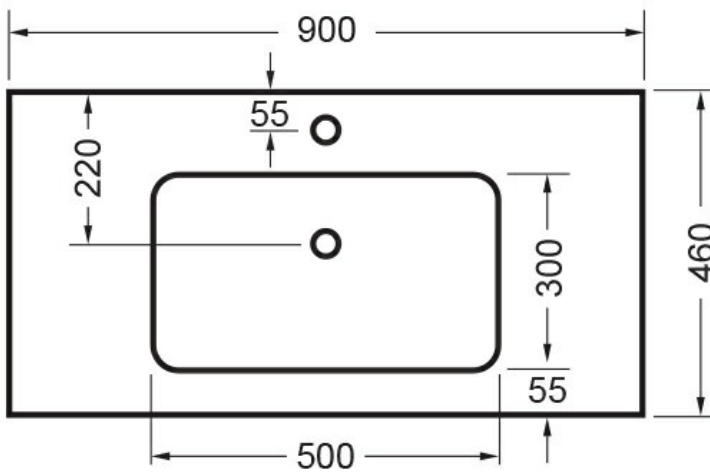

NOVARA WALL VANITY 900 1X DRAWER - POLYMARBLE

ELEMENTI

Silica Free

No use of Silica on vanity tops making it safer for you & the family

Guarantee

5 Year Guarantee (Basin & Cabinet)

Hafele Lifetime Warranty

All Hafele Hardware comes with a Lifetime Warranty.

Delivery

Minimum 15 working days

Moisture Resistant

Made from Moisture Resistant Board

Soft Close Drawer System

Incorporates Hettich Soft Close Drawer System.

Environmental
Choice

Product manufactured predominantly from sustainably grown New Zealand plantation pine forests and is Environmental Choice Certified.

Made in New
Zealand

Crisp lines, a clean finish and impressive features are what defines the Novara vanity range.