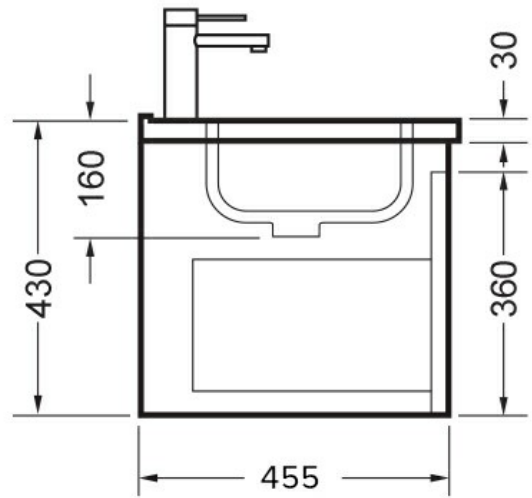

NOVARA WALL VANITY 900 1X DRAWER - POLYMARBLE

ELEMENTI