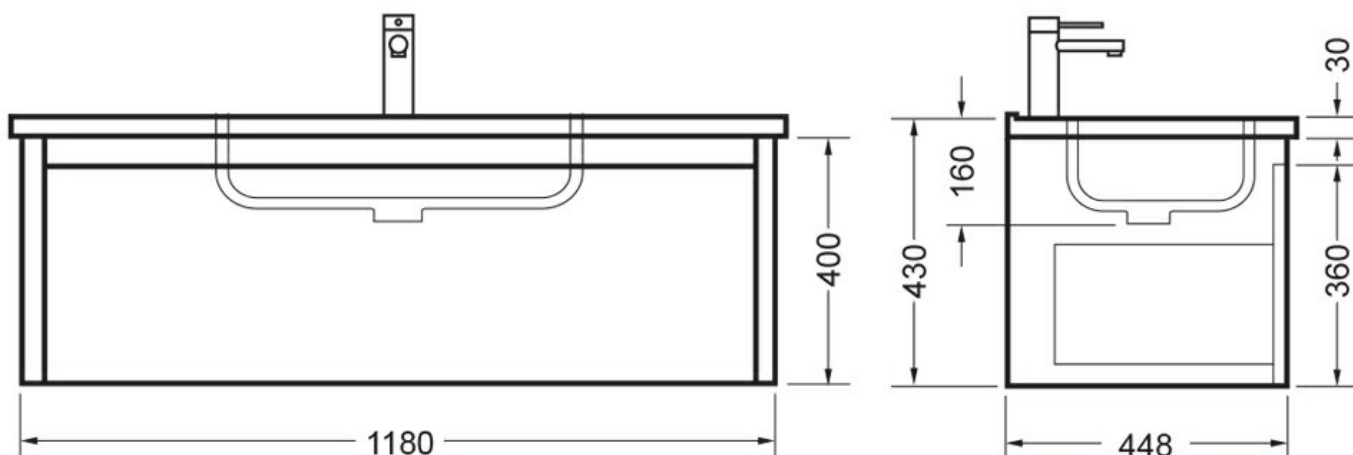

NOVARA WALL VANITY 1200 1X DRAWER - POLYMARBLE

ELEMENTI

Silica Free

No use of Silica on vanity tops making it safer for you & the family

Guarantee

5 Year Guarantee (Basin & Cabinet)

Hafele Lifetime Warranty

Crisp lines, a clean finish and impressive features are what defines the Novara vanity range.