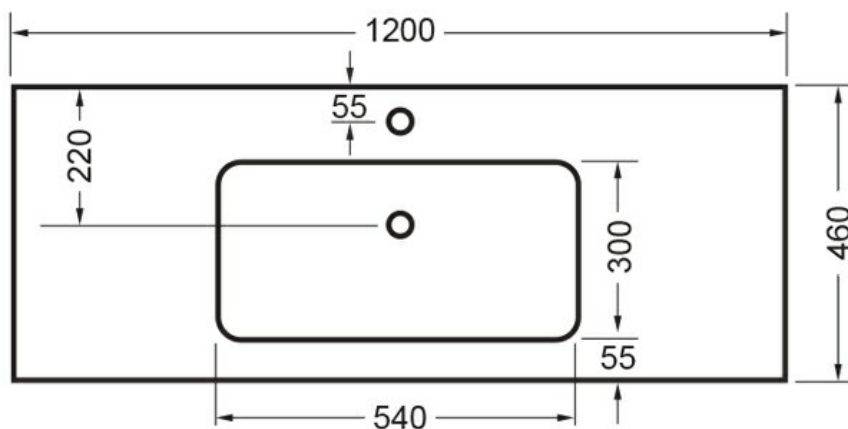

NOVARA WALL VANITY 1200 1X DRAWER - POLYMARBLE

ELEMENTI