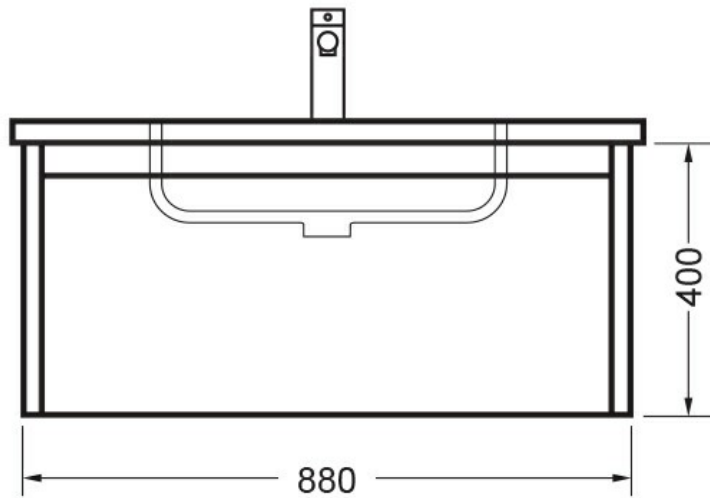

NOVARA WALL VANITY 900 1X DRAWER - POLYMARBLE

ELEMENTI

Silica Free

No use of Silica on vanity tops making it safer for you & the family

Guarantee

5 Year Guarantee (Basin & Cabinet)

Hafele Lifetime Warranty

All Hafele Hardware comes with a Lifetime Warranty.

Delivery

Minimum 15 working days

Moisture Resistant

Made from Moisture Resistant Board

Soft Close Drawer System

Incorporates Hettich Soft Close Drawer System.

Environmental  
Choice

Product manufactured predominantly from sustainably grown New Zealand plantation pine forests and is Environmental Choice Certified.

---

Made in New  
Zealand

---

Crisp lines, a clean finish and impressive features are what defines the Novara vanity range.