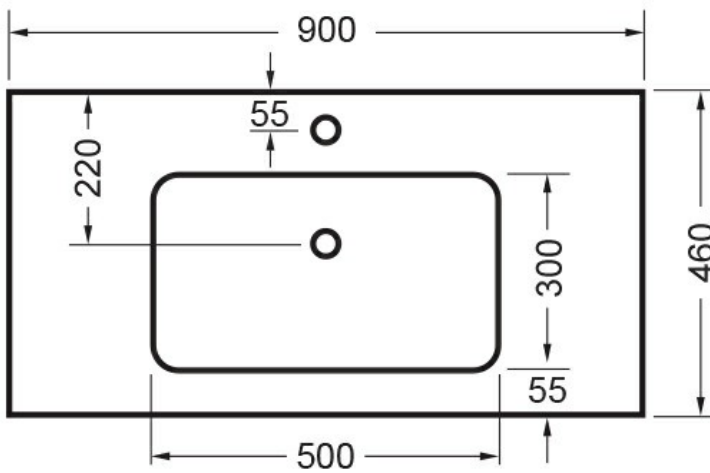

NOVARA WALL VANITY 900 1X DRAWER - POLYMARBLE

ELEMENTI

Silica Free

No use of Silica on vanity tops making it safer for you & the family

Guarantee

5 Year Guarantee (Basin & Cabinet)

Hafele Lifetime Warranty

All Hafele Hardware comes with a Lifetime Warranty.

Delivery

Minimum 15 working days

Moisture Resistant

Made from Moisture Resistant Board

Soft Close Drawer System

Incorporates Hettich Soft Close Drawer System.

Environmental  
Choice

Product manufactured predominantly from sustainably grown New Zealand plantation pine forests and is Environmental Choice Certified.

---

Made in New  
Zealand

---

Crisp lines, a clean finish and impressive features are what defines the Novara vanity range.