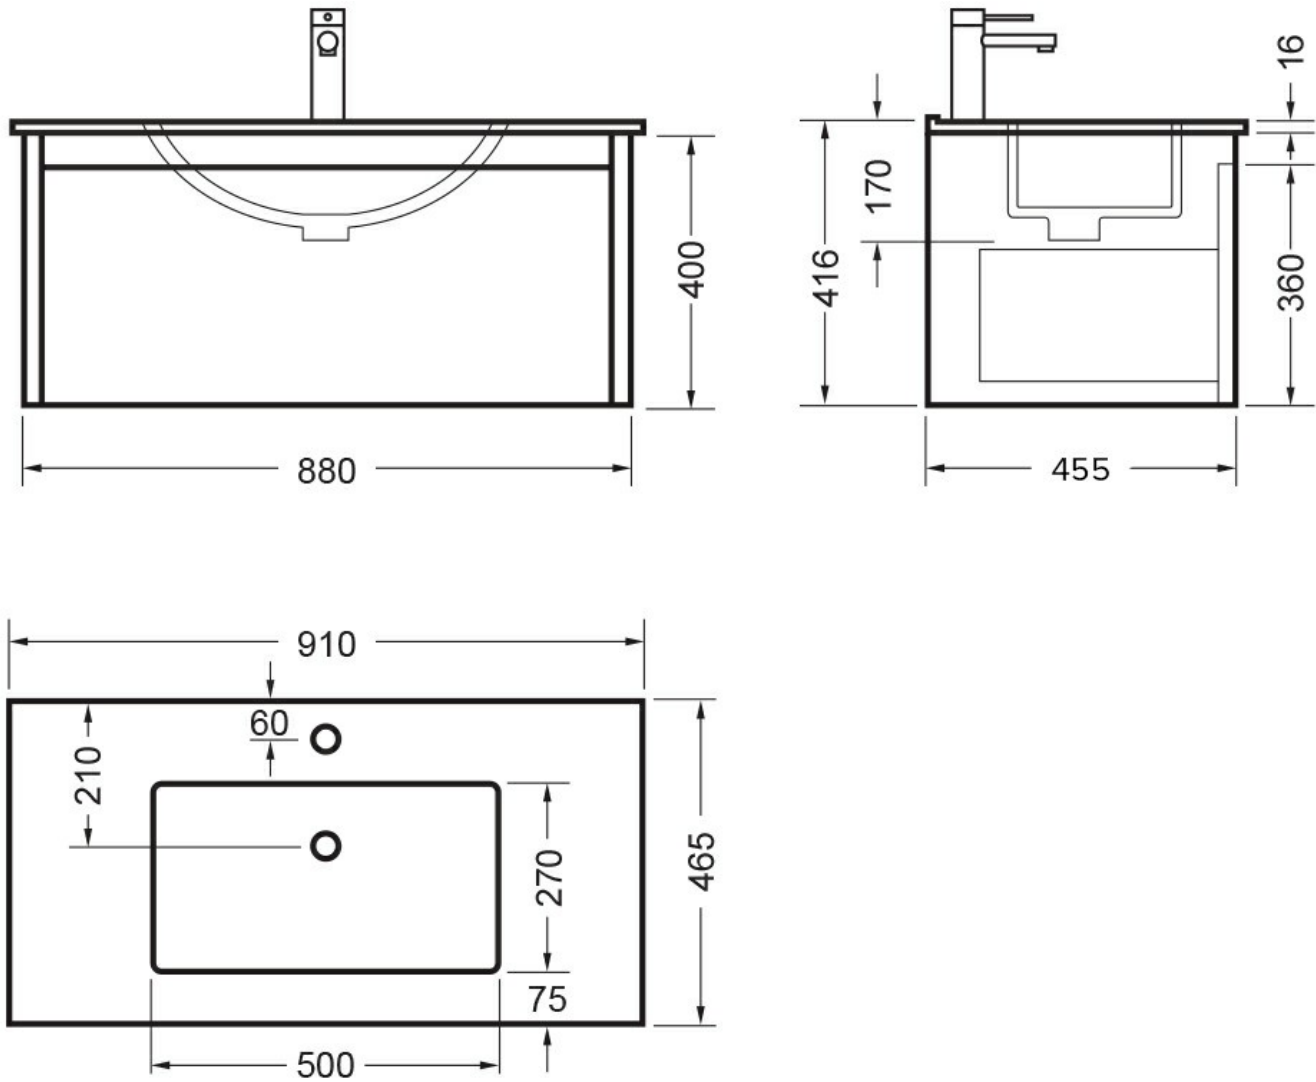

NOVARA WALL VANITY 900 1X DRAWER - CURVED VITREOUS CHINA

ELEMENTI

Silica Free

No use of Silica on vanity tops making it safer for you & the family

Guarantee

5 Year Guarantee (Basin & Cabinet)

Hafele Lifetime Warranty

Environmental
Choice

Product manufactured predominantly from sustainably grown New Zealand plantation pine forests and is Environmental Choice Certified.

Made in New
Zealand

Crisp lines, a clean finish and impressive features are what defines the Novara vanity range.