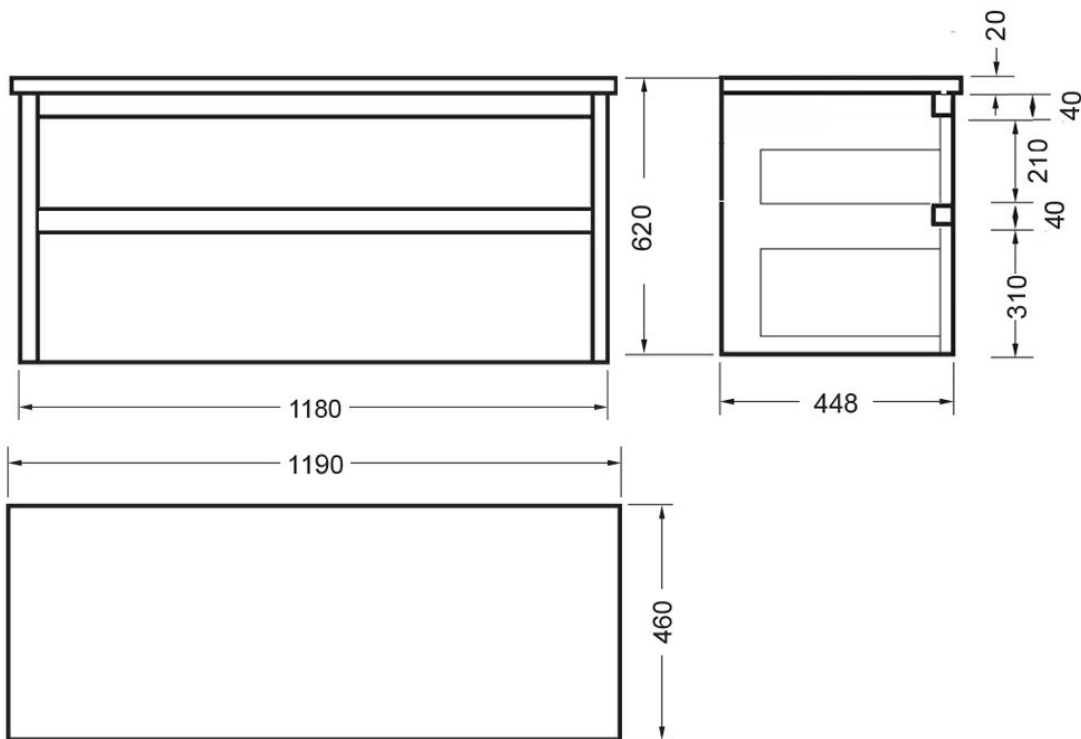

NOVARA WALL VANITY 1200 SINGLE BOWL 2 X DRAWER
ELESTONE TOP

84240Exx.xx

ELEMENTI

Silica Free

No use of Silica on vanity tops making it safer for you & the family

Residential/Light Commercial Use

Suitable for Residential/Light Commercial Use (Kitchens, Bathrooms and Laundries in Hotels, Motels and Retirement Villages).