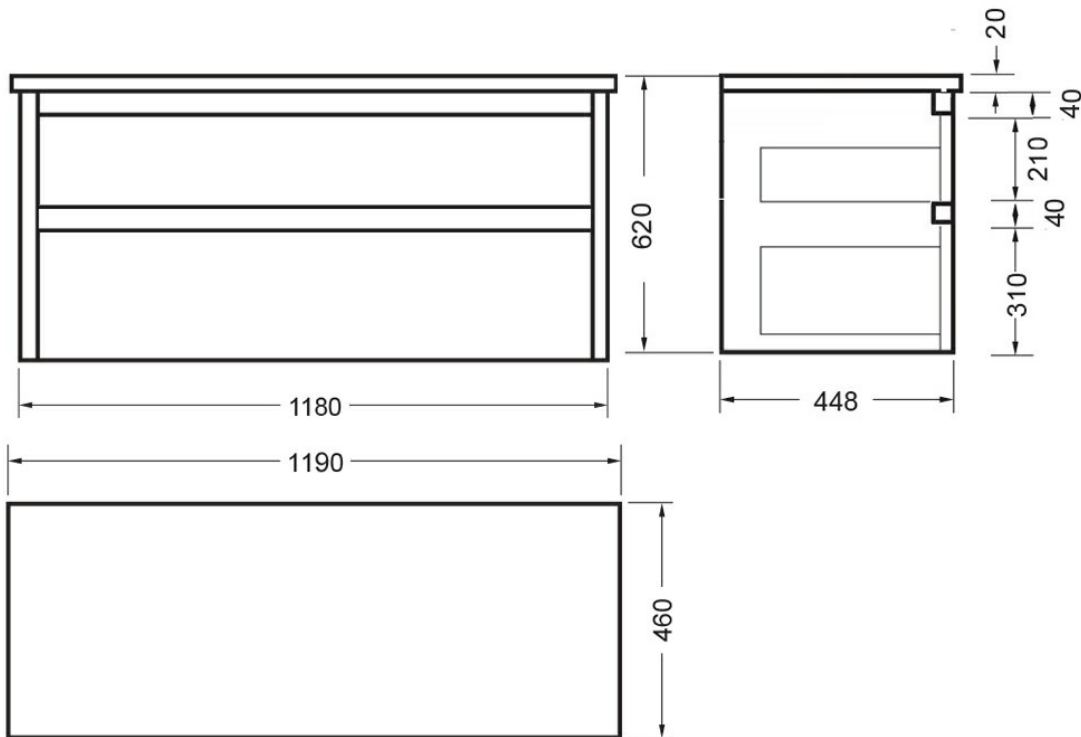

NOVARA WALL VANITY 1200 SINGLE BOWL 2 X DRAWER
ELESTONE TOP

ELEMENTI

84240Exx.xx

Silica Free

No use of Silica on vanity tops making it safer for you & the family

Residential/Light Commercial Use

Suitable for Residential/Light Commercial Use (Kitchens, Bathrooms and Laundries in Hotels, Motels and Retirement Villages).