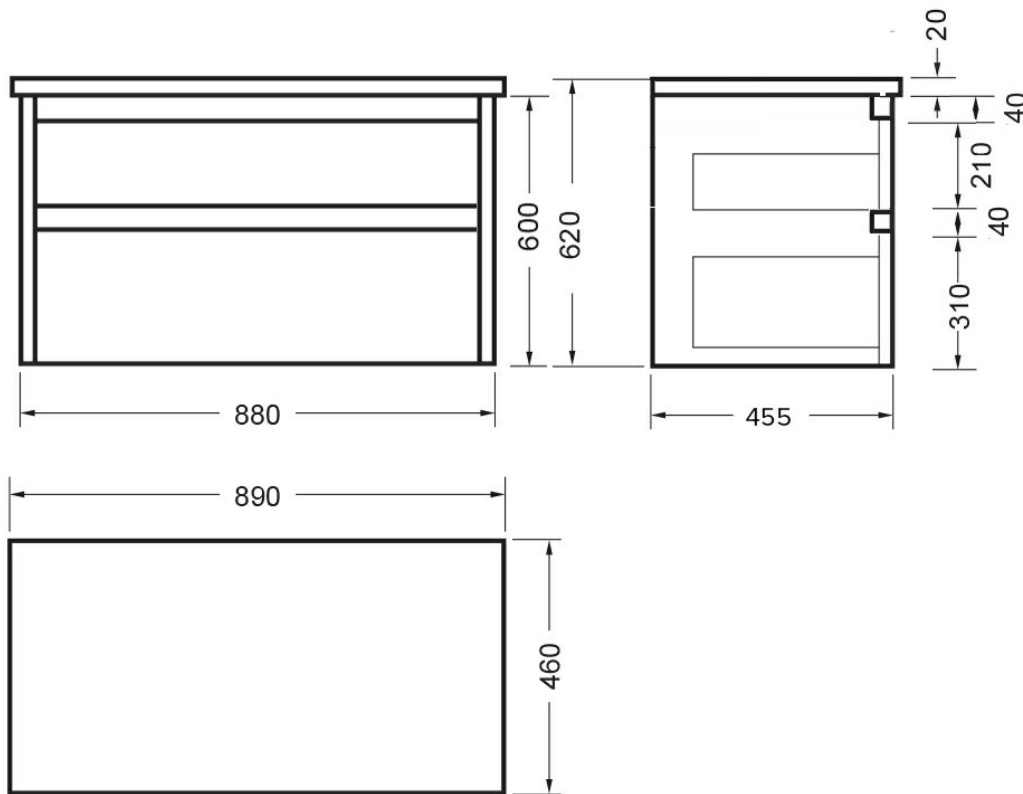

NOVARA WALL VANITY 900 2 X DRAWER
ELESTONE TOP

84230Exx.xx

ELEMENTI

	Silica Free	No use of Silica on vanity tops making it safer for you & the family
	Residential/Light Commercial Use	Suitable for Residential/Light Commercial Use (Kitchens, Bathrooms and Laundries in Hotels, Motels and Retirement Villages).
	Guarantee	5 Year Guarantee (EleStone Top & Cabinet)
	Moisture Resistant	Made from Moisture Resistant Board
	Soft Close Drawer System	Incorporates Soft Close Drawer and Doors.
	Environmental Choice	Product manufactured predominantly from sustainably grown New Zealand plantation pine forests and is Environmental Choice Certified.
	Made in New Zealand	Designed & Engineered in New Zealand

Crisp lines, a clean finish and impressive features; a stylish and practical option for any space, our Elementi Novara bathroom vanities are available in 12 cabinet finishes with various top options to suit even the most particular of tastes.